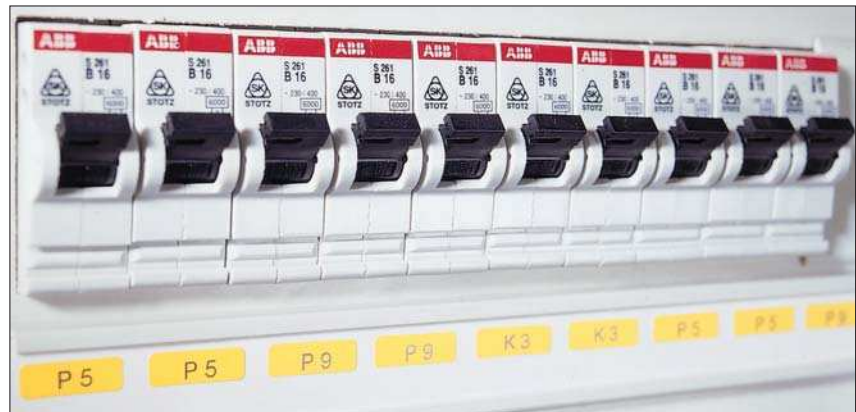

Labels for control panel identification, thermal transfer

- Helatag 1211 (Yellow)
- Helatag 1212 (Yellow) removable

Features and Benefits

These labels can be used for both permanent and temporary labelling. They have good adhesion characteristics for most surface types, and they are ideal for use in areas such as repair and extension of control cabinets and control units. Material 1212 can be removed without leaving a sticky residue. For problem-free printing, we recommend Tagprint Pro software, TT4000+ and TT420+ printers with TT822OUT ribbons.

Thermal Transfer Printer

Helatag 860 switchgear application.

Material Data	
Material	Type 1211, Vinyl (PVC), yellow gloss (YE) Type 1212, Vinyl (PVC), yellow matt (YE), removable
Operating Temperature	-20 °C to +80 °C
Curing Temperature	from +5 °C
Recommended Ribbon Type	TT822OUT
Adhesive	Acrylic
Thickness of Foil (µm)	83 (1211)/86 (1212)
Chem. Material Properties	Resistant to water, alcohol, most oils, greases, fuel, aliphatic solvents, weak acids, salts and alkalis.

Technical Table

Article-No.	Type	Colour	Width (W)	Height (H)	Width of Liner (WL)	Labels per Row	Pack Cont.
Thermal Transfer - Plain Labels, Material 1211							
596-21211	TAG15-09TE-1211-YE	Yellow gloss (GSYE)	15.00	9.00	89.0	5	10000
596-01211	TAG16-06TE-1211-YE	Yellow gloss (GSYE)	16.50	6.00	101.60	5	20000
596-31211	TAG19-11TE-1211-YE	Yellow gloss (GSYE)	19.00	11.00	89.0	4	10000
596-11211	TAG20-08TE-1211-YE	Yellow gloss (GSYE)	20.00	8.00	101.60	4	10000
596-41211	TAG38-11TE-1211-YE	Yellow gloss (GSYE)	38.00	11.00	85.09	2	5000
596-51211	TAG56-22TE-1211-YE	Yellow gloss (GSYE)	56.00	22.00	62.0	1	2000