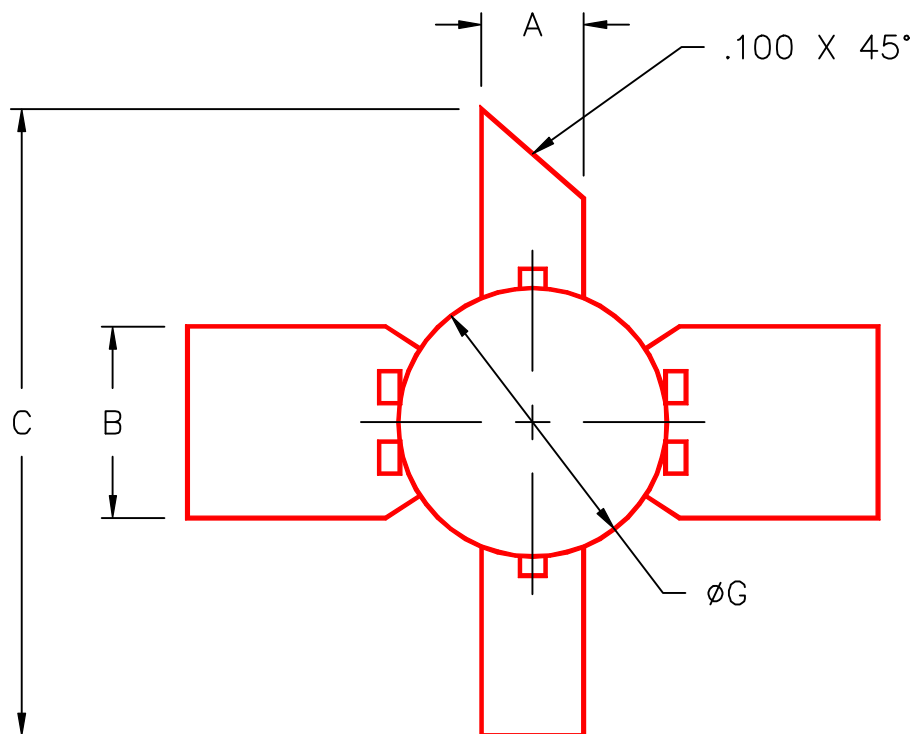

# PACKAGE STYLE M115

	MINIMUM INCHES/MM	MAXIMUM INCHES/MM		MINIMUM INCHES/MM	MAXIMUM INCHES/MM
A	.095/2,41	.105/2,67			
B	.195/4,95	.205/5,21			
C	1.000/25,40				
D	.004/0,10	.007/0,18			
E	.050/1,27	.065/1,65			
F	.120/3,05	.135/3,43			
G	.275/6,99	.285/7,21			