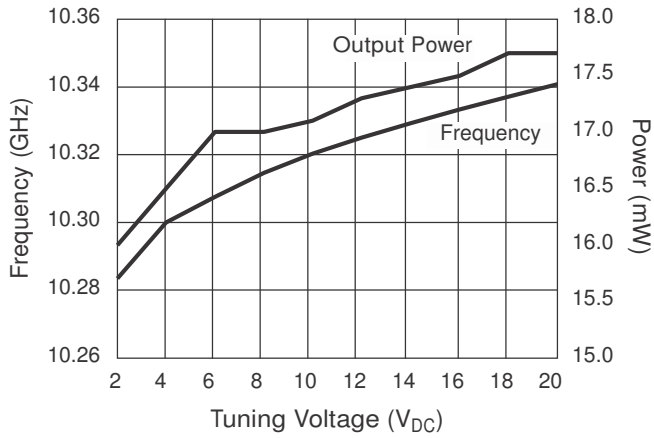

Performance Characteristics

MO87108 Series VCO
Frequency and Power /Tuning Voltage