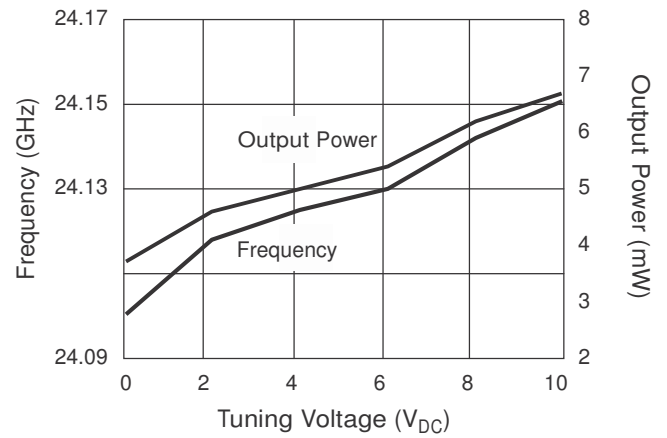

Description

Microsemi's voltage Gunn controlled oscillators are designed to provide an affordable, frequency-modulated microwave power at a discrete frequency. The varactor tuning of the oscillator permits carrier frequency modulation for ranging information.

Specifications @ 25 °C

Part Number	Frequency (GHz)	Typ. Output Power (mW)	Freq. Drift/ Temperature (KHz/°C)	Min. Electronic Tuning Range (MHz)	Tuning Voltage (V _{DC})	Operating Voltage (V _{DC})	Max. Operating Current (mA)
<i>X Band Voltage Controlled Oscillators</i>							
MO87108-1	10.300	15	400	40	+1 to +20	+8.0 to +10.0	200
MO87108-2	10.300	25	400	40	+1 to +20	+8.0 to +10.0	600
MO87108-3	10.300	40	400	40	+1 to +20	+8.0 to +10.0	600
MO87603B	9.405	7–25	450	63–100	0 to +13	+10.5	200
<i>K Band Voltage Controlled Oscillators</i>							
MO9070	24.125	3	1000	25	+2 to +10	+5.0	100
MO87828-1	21.500	10	300	40	0 to +15	+5.0 to +8.0	400
MO87828-2	22.100	10	300	40	0 to +15	+5.0 to +8.0	400
MO87828-3	22.700	10	300	40	0 to +15	+5.0 to +8.0	400
MO87828-4	23.300	10	300	40	0 to +15	+5.0 to +8.0	400
MO87827-1	21.500	60	300	30	0 to +10	+5.0 to +8.0	1400
MO87827-2	22.100	60	300	30	0 to +10	+5.0 to +8.0	1400
MO87827-3	22.700	60	300	30	0 to +10	+5.0 to +8.0	1400
MO87827-4	23.300	60	300	30	0 to +10	+5.0 to +8.0	1400
<i>Ka Band Voltage Controlled Oscillators</i>							
MO9405-1	34.000	15	1250	100	+1 to +20	+4.0 to +6.0	350

Other frequencies and power levels available upon request.
 Operating temperature is -30°C to +70°C.

Performance Characteristics

MO87108 Series VCO
Frequency and Power /Tuning Voltage

MO9070 Series VCO
Frequency and Power /Tuning Voltage