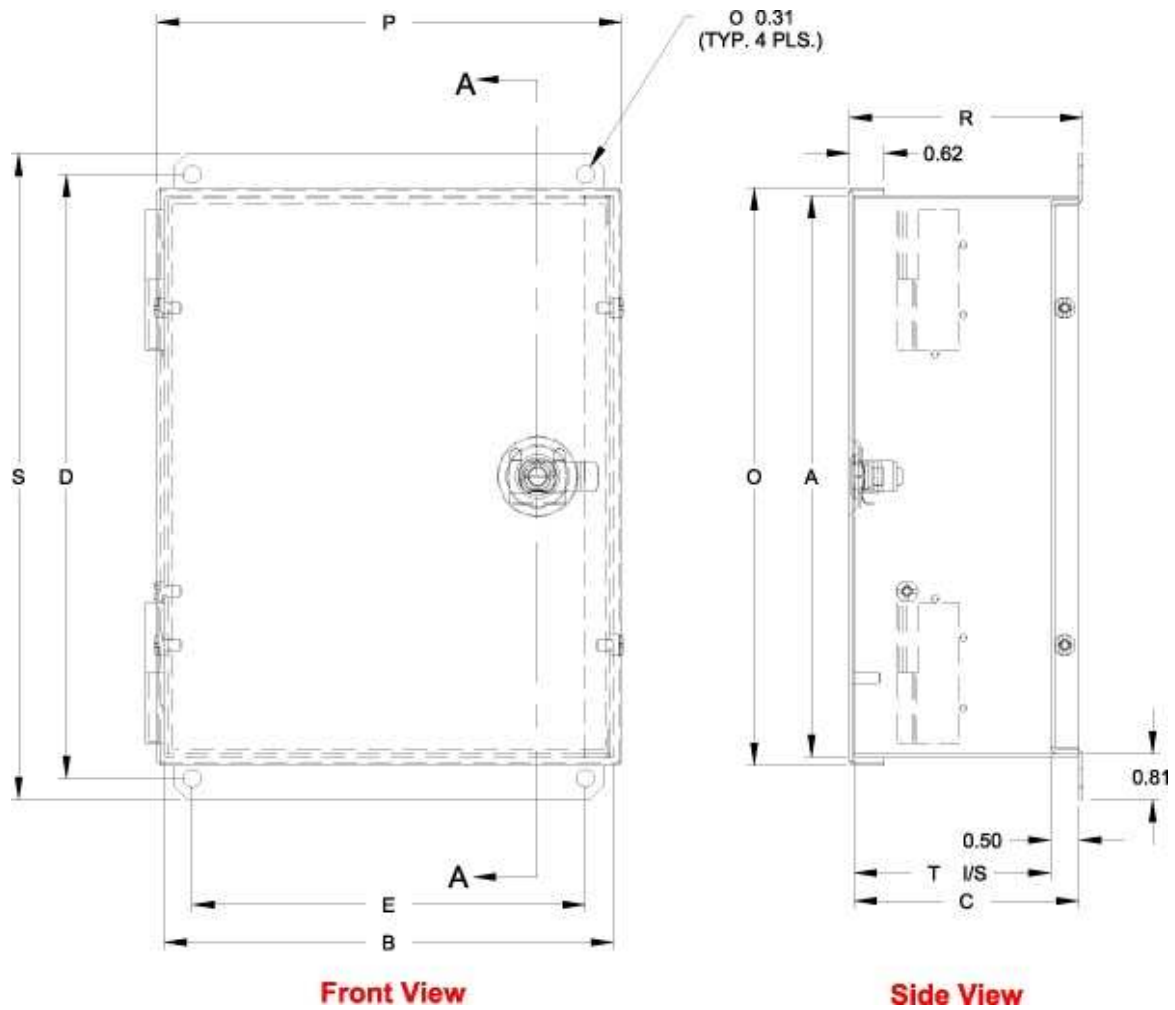

Front View

Side View

Part No.	Wrapper Size	Wrapper Size			Mounting Centers			Overall Dimensions				Ship Wt. Lbs
		A	B	C	D	E	P	R	S	T	O	
N1WS864	4" Deep	8.00	6.00	4.00	8.75	5.00	6.28	4.16	9.50	3.50	8.28	5
N1WS1084		10.00	8.00	4.00	10.80	7.00	8.28	4.16	11.50	4.00	10.28	7
N1WS12104		12.00	10.00	4.00	12.80	9.00	10.28	4.16	13.50	4.00	12.28	10
N1WS16124		16.00	12.00	4.00	16.80	11.00	12.28	4.16	17.50	4.00	16.28	14
N1WS20164		20.00	16.00	4.00	20.80	15.00	16.28	4.16	21.50	4.00	20.28	20
N1WS24204		24.00	20.00	4.00	24.80	19.00	20.28	4.16	25.50	4.00	24.28	28
N1WS866	6" Deep	8.00	6.00	6.00	8.80	5.00	6.28	6.16	9.50	6.00	8.28	6
N1WS1086		10.00	8.00	6.00	10.80	7.00	8.28	6.16	11.50	6.00	10.28	9
N1WS12106		12.00	10.00	6.00	12.80	9.00	10.28	6.16	13.50	6.00	12.28	11
N1WS16126		16.00	12.00	6.00	16.80	11.00	12.28	6.16	17.50	6.00	16.28	16
N1WS20166		20.00	16.00	6.00	20.80	15.00	16.28	6.16	21.50	6.00	20.28	22
N1WS24206		24.00	20.00	6.00	24.80	19.00	20.28	6.16	25.50	6.00	24.28	31
N1WS868	8" Deep	8.00	6.00	8.00	8.80	5.00	6.28	8.16	9.50	8.00	8.28	7
N1WS1088		10.00	8.00	8.00	10.80	7.00	8.28	8.16	11.50	8.00	10.28	10
N1WS12108		12.00	10.00	8.00	12.80	9.00	10.28	8.16	13.50	8.00	12.28	13
N1WS16128		16.00	12.00	8.00	16.80	11.00	12.28	8.16	17.50	8.00	16.28	18
N1WS20168		20.00	16.00	8.00	20.80	15.00	16.28	8.16	21.50	8.00	20.28	26
N1WS24208		24.00	20.00	8.00	24.80	19.00	20.28	8.16	25.50	8.00	24.28	34

Data subject to change without notice.