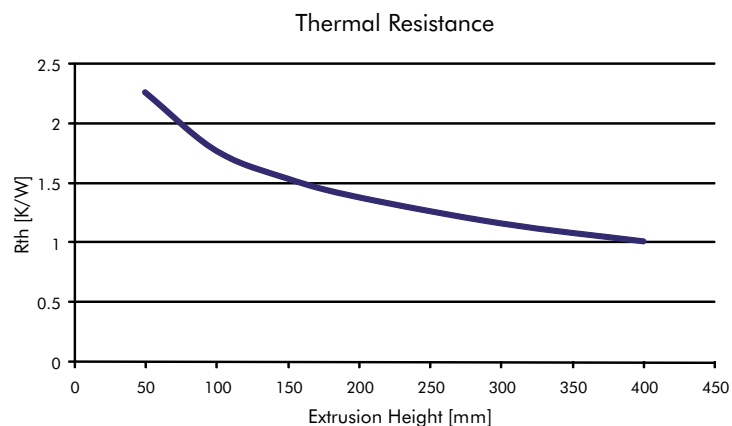

**Professional
Solution**

Enclosures & Components

Cooling elements as front or rear panel in the 19-inch technology

Heat Sink Front Panels

Heat Sink Front Panels

- For sub racks and enclosures
- Width 42 HP
- Cooling fins in pitch of 1½ HP
- Aluminium anodised or clear passivated
- EMC version with mounted brackets for slid in of EMC gaskets 81-062-xx
- Thermal resistance see diagram
- Customised versions on request
- **Scope of delivery:**
 - 1 heat sink front panel
- Assembly material see below
- EMC gasket see below