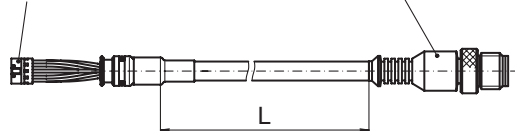

Accessories

Connectors and cables

Connection cable with coupling M12, 8-pin

Features

- Screened connection cable with coupling M12, 8-pin
- UL/CSA - approval
- Assembly by customer possible

Part number

11079113 Connection cable with coupling M12,
8-poles L = 1 m

Suitable for

ATD2AH00, ITD21H00, ITD22H00, ITD22H00 SIL,
ITD2PH00

Terminal assignment

Coupling K21BG8	Coupling K10SG8
Pin 1	Pin 2
Pin 2	Pin 1
Pin 3	Pin 3
Pin 4	Pin 4
Pin 5	Pin 5
Pin 6	Pin 6
Pin 7	Pin 7
Pin 8	Pin 8
shield/housing	shield/housing

Dimensions

coupling type 21,
bush contacts,
8-pin
K21BG8

coupling type 10,
pin contacts, straight,
8-pin
K10SG8

Z01190