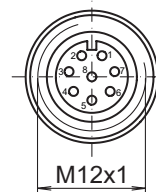

Accessories

Connectors and cables

Connection cable with coupling M12, 8-pin

Features

- Screened connection cable with coupling M12, 8-pin
- UL/CSA - approval
- Assembly by customer possible

Part number

11079113 Connection cable with coupling M12,
8-poles L = 1 m

Suitable for

ATD2AH00, ITD21H00, ITD22H00, ITD22H00 SIL,
ITD2PH00

Terminal assignment

Coupling K21BG8	Coupling K10SG8
Pin 1	Pin 2
Pin 2	Pin 1
Pin 3	Pin 3
Pin 4	Pin 4
Pin 5	Pin 5
Pin 6	Pin 6
Pin 7	Pin 7
Pin 8	Pin 8
shield/housing	shield/housing

Dimensions

coupling type 21,
bush contacts,
8-pin
K21BG8

coupling type 10,
pin contacts, straight,
8-pin
K10SG8

Z01190