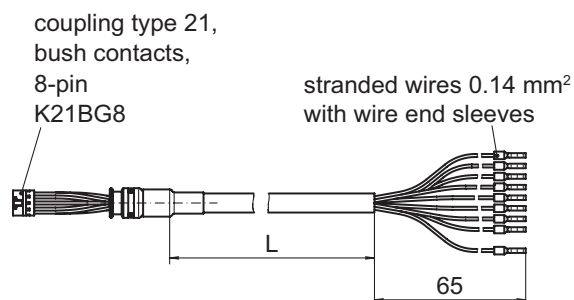

Accessories

Connectors and cables

Connection cable with wire end sleeves (UL/CSA)

Features

- Screened connection cable with stranded wires 0.14 mm² and wire end sleeves
- UL/CSA - approval
- Assembly by customer possible

Part number

11072169	Connection cable with wire end sleeves (UL/CSA) L = 1 m
11077007	Connection cable with wire end sleeves (UL/CSA) L = 5 m

Suitable for

ATD2AH00, ITD21H00, ITD22H00, ITD22H00 SIL, ITD2PH00

Terminal assignment

Connector	Core colour
Pin 1	red
Pin 2	blue
Pin 3	green
Pin 4	brown
Pin 5	grey
Pin 6	black
Pin 7	pink
Pin 8	white
shield = sleeve	transparent

Dimensions

Z00944