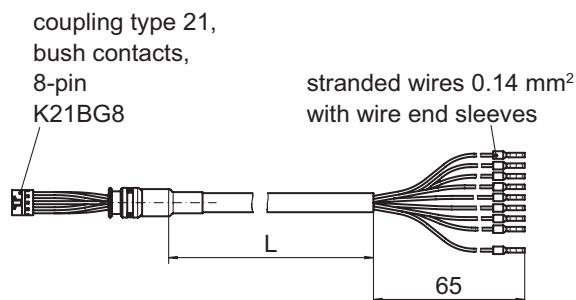

Dimensions