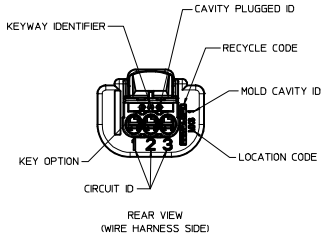

AWG	PART NUMBER	PAVOFF DIRECTION	PLATING	GRP	QSR P/N	WIRE OD RANGE	CABLE SEAL (QSR)	COLOR
22	34083-2003	RIGHT	TIN	22	E-1644-01	1.19-1.65		PINK
22	34083-3003	LEFT	TIN	22				
22	34081-2005	RIGHT	GOLD	22				
22	34081-3005	LEFT	GOLD	22				
20	34083-2002	RIGHT	TIN	18/20	E-1644-00	1.60-2.10		GREEN
20	34083-3002	LEFT	TIN	18/20				
20	34081-2004	RIGHT	GOLD	18/20				
20	34081-3004	LEFT	GOLD	18/20				
18	34083-2002	RIGHT	TIN	18/20	E-1644-02	2.10-2.50		YELLOW
18	34083-3002	LEFT	TIN	18/20				
18	34081-2004	RIGHT	GOLD	18/20				
18	34081-3004	LEFT	GOLD	18/20				
16	34083-2001	RIGHT	TIN	16				
16	34083-3001	LEFT	TIN	16				
16	34081-2003	RIGHT	GOLD	16				
16	34081-3003	LEFT	GOLD	16				

TERMINAL *PREFERRED* (SEE NOTE 5 FOR OPTIONAL TERMINALS)

1. UNLESS OTHERWISE SPECIFIED:
1. PART CONFORMS TO SAE/USCAR-2 REV. 4 (05/04), EXCEPT AS FOLLOWS:
  2. DESIGNED TO MATE WITH DEVICE CONNECTION AS SPECIFIED IN USCAR/EWCAP DRAWING NO 150-S-003-1-202, ALL OPTION A-D, REV. 4, DATED 10/19/99, ALSO WITH THE DEVICE CONNECTION AS SPECIFIED IN USCAR/EWCAP DRAWING NO 150-S-003-1-201, ALL OPTION A-D, REV. 4, DATED 10/15/02.
  3. ASSEMBLY SHIPPED WITH TPA IN PRE-LOCK POSITION (SEE SECTION A-A PRELCK). UPON FULL TERMINAL ASSEMBLY, TPA MUST BE SNAPPED INTO ITS FINAL LOCK POSITION AFTER TERMINALS ARE ASSEMBLED.
  4. OPTIONAL CPA SHOWN IN ALL VIEWS. SEE TABLE FOR SPECIFIC ASSEMBLY OPTION AND NUMBER.
  5. FOR PREFERRED TERMINALS SEE MOLEX DRAWING SD-34083-002 FOR OPTIONAL TERMINALS SEE MOLEX DRAWING SD-34083-001

ITEM	DESCRIPTION	COLOR	MOLEX P/N	RECYCLE CODE
1	RECEPTACLE HOUSING	SEE CHART	SEE CHART	PPE/PA GF10 (FOR 34250 SERIES) PA6 GF40 (FOR 160073 SERIES)
2	TPA	NATURAL	342520001	PBT-GF30
3	CPA	RED	340660001	PBT-GF30
4	PERMETER SEAL	BLUE	342530001	SILICON 50 DIAPHRAGM
		BLUE	342530002	SILICON 50 DIAPHRAGM

ADD PART NUMBER EC NO: 04/02/06-17L DRAWING NO: 2016/05/24 APPROVED: 2016/05/24 P1	QUALITY SYMBOLS 0 4 PLACES ± --- ± --- 3 PLACES ± --- ± --- 2 PLACES ± 0.10 ± --- 1 PLACE ± 0.3 ± --- ANGULAR ± 3°	GENERAL TOLERANCES (UNLESS SPECIFIED) mm INCH ± --- ± --- ± --- ± --- ± --- ± ---	DIMENSION STYLE MM ONLY DRAWN BY: L.P.LIM DATE: 2003/09/03 CHECKED BY: DATE:	SCALE 2:1 DESIGN UNITS METRIC THIRD ANGLE PROJECTION	RECEPTACLE ASSEMBLY 3-WAY USCAR CONNECTOR 15MM CABLE SEAL MOLEX INCORPORATED SD-34250-002 SHEET NO. 1 OF 1
	DRAFT WHERE APPLICABLE MUST REMAIN WITHIN DIMENSIONS		SEE CHART APPROVED BY: WKOSHY DATE: 2010/11/11 MATERIAL NO. DOCUMENT NO.		INCORPORATED AND SHOULD NOT BE USED WITHOUT WRITTEN PERMISSION