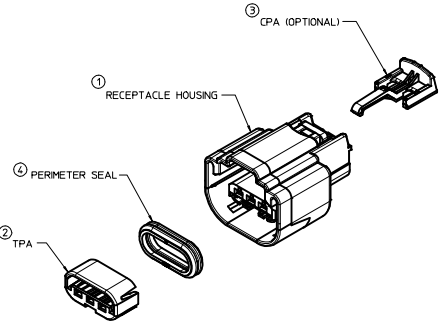

AWG	PART NUMBER	PAVOFF DIRECTION	PLATING	GRP	QSR P/N	WIRE OD RANGE	CABLE SEAL (QSR)	COLOR
22	34083-2003	RIGHT	TIN	22	E-1644-01	1.19-1.65		PINK
22	34083-3003	LEFT	TIN	22				
22	34081-2005	RIGHT	GOLD	22				
22	34081-3005	LEFT	GOLD	22				
20	34083-2002	RIGHT	TIN	18/20	E-1644-00	1.60-2.10		GREEN
20	34083-3002	LEFT	TIN	18/20				
20	34081-2004	RIGHT	GOLD	18/20				
20	34081-3004	LEFT	GOLD	18/20				
18	34083-2002	RIGHT	TIN	18/20	E-1644-02	2.10-2.50		YELLOW
18	34083-3002	LEFT	TIN	18/20				
18	34081-2004	RIGHT	GOLD	18/20				
18	34081-3004	LEFT	GOLD	18/20				
16	34083-2001	RIGHT	TIN	16				
16	34083-3001	LEFT	TIN	16				
16	34081-2003	RIGHT	GOLD	16				
16	34081-3003	LEFT	GOLD	16				

TERMINAL *PREFERRED* (SEE NOTE 5 FOR OPTIONAL TERMINALS)

1. UNLESS OTHERWISE SPECIFIED:
1. PART CONFORMS TO SAE/USCAR-2 REV. 4 (05/04), EXCEPT AS FOLLOWS:
  2. DESIGNED TO MATE WITH DEVICE CONNECTION AS SPECIFIED IN USCAR/EWCAP DRAWING NO 150-S-003-1-202, ALL OPTION A-D, REV. 4, DATED 10/19/99, ALSO WITH THE DEVICE CONNECTION AS SPECIFIED IN USCAR/EWCAP DRAWING NO 150-S-003-1-201, ALL OPTION A-D, REV. 4, DATED 10/15/02.
  3. ASSEMBLY SHIPPED WITH TPA IN PRE-LOCK POSITION (SEE SECTION A-A PRELCK). UPON FULL TERMINAL ASSEMBLY, TPA MUST BE SNAPPED INTO ITS FINAL LOCK POSITION AFTER TERMINALS ARE ASSEMBLED.
  4. OPTIONAL CPA SHOWN IN ALL VIEWS. SEE TABLE FOR SPECIFIC ASSEMBLY OPTION AND NUMBER.
  5. FOR PREFERRED TERMINALS SEE MOLEX DRAWING SD-34083-002 FOR OPTIONAL TERMINALS SEE MOLEX DRAWING SD-34083-001

ITEM	DESCRIPTION	COLOR	MOLEX P/N	RECYCLE CODE
1	RECEPTACLE HOUSING	SEE CHART	SEE CHART	PPE/PA GF10 (FOR 34250 SERIES) PA6 GF40 (FOR 160073 SERIES)
2	TPA	NATURAL	342520001	PBT-GF30
3	CPA	RED	340660001	PBT-GF30
4	PERMETER SEAL	BLUE	342530001	SILICON 50 DIAPHRAGM
		BLUE	342530002	SILICON 50 DIAPHRAGM

ADD PART NUMBER EC NO: 04/02/06-17L DRAWING NO: 2016/05/24 APPROVED: 2016/05/24 P1	QUALITY SYMBOLS 0 4 PLACES ± --- ± --- 3 PLACES ± --- ± --- 2 PLACES ± 0.10 ± --- 1 PLACE ± 0.3 ± --- ANGULAR ± 3°	GENERAL TOLERANCES (UNLESS SPECIFIED) mm INCH ± --- ± --- ± --- ± --- ± --- ± ---	DIMENSION STYLE MM ONLY DRAWN BY: L.P.LIM DATE: 2003/09/03 CHECKED BY: DATE:	SCALE 2:1 DESIGN UNITS METRIC THIRD ANGLE PROJECTION	RECEPTACLE ASSEMBLY 3-WAY USCAR CONNECTOR 15MM CABLE SEAL MOLEX INCORPORATED SD-34250-002 SHEET NO. 1 OF 1
	DRAFT WHERE APPLICABLE MUST REMAIN WITHIN DIMENSIONS		SEE CHART APPROVED BY: WKOSHY DATE: 2010/11/11 MATERIAL NO. DOCUMENT NO.		INCORPORATED AND SHOULD NOT BE USED WITHOUT WRITTEN PERMISSION