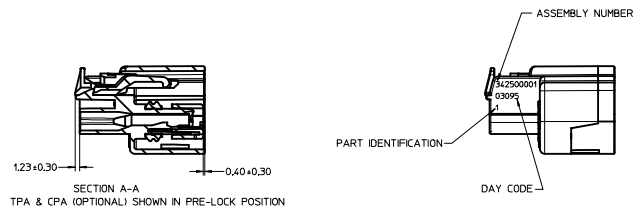

AWG	PART NUMBER	PAVOFF DIRECTION	PLATING	GRP	QSR P/N	WIRE OD RANGE	CABLE SEAL (QSR)	COLOR
22	34083-2003	RIGHT	TIN	22	E-1644-01	1.19-1.65		PINK
22	34083-3003	LEFT	TIN	22				
22	34081-2005	RIGHT	GOLD	22				
22	34081-3005	LEFT	GOLD	22				
20	34083-2002	RIGHT	TIN	18/20	E-1644-00	1.60-2.10		GREEN
20	34083-3002	LEFT	TIN	18/20				
20	34081-2004	RIGHT	GOLD	18/20				
20	34081-3004	LEFT	GOLD	18/20				
18	34083-2002	RIGHT	TIN	18/20	E-1644-02	2.10-2.50		YELLOW
18	34083-3002	LEFT	TIN	18/20				
18	34081-2004	RIGHT	GOLD	18/20				
18	34081-3004	LEFT	GOLD	18/20				
16	34083-2001	RIGHT	TIN	16				
16	34083-3001	LEFT	TIN	16				
16	34081-2003	RIGHT	GOLD	16				
16	34081-3003	LEFT	GOLD	16				

TERMINAL *PREFERRED* (SEE NOTE 5 FOR OPTIONAL TERMINALS)

1. UNLESS OTHERWISE SPECIFIED:
1. PART CONFORMS TO SAE/USCAR-2 REV. 4 (05/04), EXCEPT AS FOLLOWS:
  2. DESIGNED TO MATE WITH DEVICE CONNECTION AS SPECIFIED IN USCAR/EWCAP DRAWING NO 150-S-003-1-202, ALL OPTION A-D, REV. 4, DATED 10/19/99, ALSO WITH THE DEVICE CONNECTION AS SPECIFIED IN USCAR/EWCAP DRAWING NO 150-S-003-1-201, ALL OPTION A-D, REV. 4, DATED 10/15/02.
  3. ASSEMBLY SHIPPED WITH TPA IN PRE-LOCK POSITION (SEE SECTION A-A PRELCK). UPON FULL TERMINAL ASSEMBLY, TPA MUST BE SNAPPED INTO ITS FINAL LOCK POSITION AFTER TERMINALS ARE ASSEMBLED.
  4. OPTIONAL CPA SHOWN IN ALL VIEWS. SEE TABLE FOR SPECIFIC ASSEMBLY OPTION AND NUMBER.
  5. FOR PREFERRED TERMINALS SEE MOLEX DRAWING SD-34083-002 FOR OPTIONAL TERMINALS SEE MOLEX DRAWING SD-34083-001

ITEM	DESCRIPTION	COLOR	MOLEX P/N	RECYCLE CODE
1	RECEPTACLE HOUSING	SEE CHART	SEE CHART	PPE/PA GF10 (FOR 34250 SERIES) PA6 GF40 (FOR 160073 SERIES)
2	TPA	NATURAL	342520001	PBT-GF30
3	CPA	RED	340660001	PBT-GF30
4	PERMETER SEAL	BLUE	342530001	SILICON 50 DIAPHRAGM
		BLUE	342530002	SILICON 50 DIAPHRAGM

ADD PART NUMBER EC NO: 04/02/06-17L DRAWING NO: 2016/05/24 APPROVED: 2016/05/24 P1	QUALITY SYMBOLS 0 4 PLACES ± --- ± --- 3 PLACES ± --- ± --- 2 PLACES ± 0.10 ± --- 1 PLACE ± 0.3 ± --- ANGULAR ± 3°	GENERAL TOLERANCES (UNLESS SPECIFIED) mm INCH ± --- ± --- ± --- ± --- ± --- ± ---	DIMENSION STYLE MM ONLY DRAWN BY: L.P.LIM DATE: 2003/09/03 CHECKED BY: DATE:	SCALE 2:1 DESIGN UNITS METRIC THIRD ANGLE PROJECTION	RECEPTACLE ASSEMBLY 3-WAY USCAR CONNECTOR 15MM CABLE SEAL MOLEX INCORPORATED SD-34250-002 SHEET NO. 1 OF 1
	DRAFT WHERE APPLICABLE MUST REMAIN WITHIN DIMENSIONS		SEE CHART APPROVED BY: WKOSHY DATE: 2010/11/11 MATERIAL NO. DOCUMENT NO.		INCORPORATED AND SHOULD NOT BE USED WITHOUT WRITTEN PERMISSION