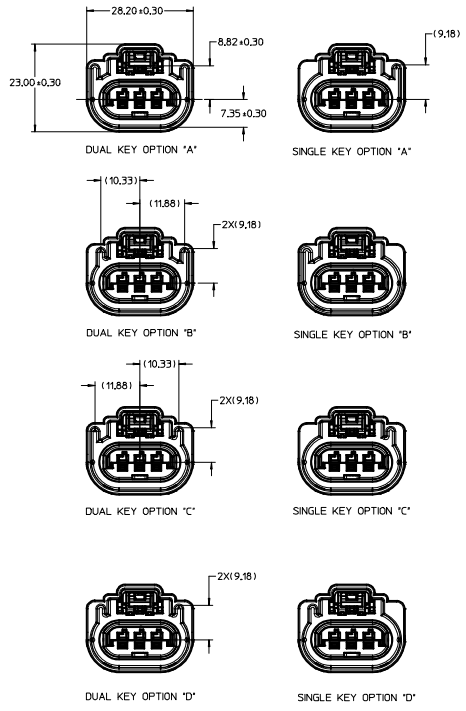

AWG	PART NUMBER	PAVOFF DIRECTION	PLATING	GRP	QSR P/N	WIRE OD RANGE	CABLE SEAL (QSR)	COLOR
22	34083-2003	RIGHT	TIN	22	E-1644-01	1.19-1.65		PINK
22	34083-3003	LEFT	TIN	22				
22	34081-2005	RIGHT	GOLD	22				
22	34081-3005	LEFT	GOLD	22				
20	34083-2002	RIGHT	TIN	18/20	E-1644-00	1.60-2.10		GREEN
20	34083-3002	LEFT	TIN	18/20				
20	34081-2004	RIGHT	GOLD	18/20				
20	34081-3004	LEFT	GOLD	18/20				
18	34083-2002	RIGHT	TIN	18/20	E-1644-02	2.10-2.50		YELLOW
18	34083-3002	LEFT	TIN	18/20				
18	34081-2004	RIGHT	GOLD	18/20				
18	34081-3004	LEFT	GOLD	18/20				
16	34083-2001	RIGHT	TIN	16				
16	34083-3001	LEFT	TIN	16				
16	34081-2003	RIGHT	GOLD	16				
16	34081-3003	LEFT	GOLD	16				

TERMINAL *PREFERRED* (SEE NOTE 5 FOR OPTIONAL TERMINALS)

1. UNLESS OTHERWISE SPECIFIED:
1. PART CONFORMS TO SAE/USCAR-2 REV. 4 (05/04), EXCEPT AS FOLLOWS:
  2. DESIGNED TO MATE WITH DEVICE CONNECTION AS SPECIFIED IN USCAR/EWCAP DRAWING NO 150-S-003-1-202, ALL OPTION A-D, REV. 4, DATED 10/19/99, ALSO WITH THE DEVICE CONNECTION AS SPECIFIED IN USCAR/EWCAP DRAWING NO 150-S-003-1-201, ALL OPTION A-D, REV. 4, DATED 10/15/02.
  3. ASSEMBLY SHIPPED WITH TPA IN PRE-LOCK POSITION (SEE SECTION A-A PRELCK). UPON FULL TERMINAL ASSEMBLY, TPA MUST BE SNAPPED INTO ITS FINAL LOCK POSITION AFTER TERMINALS ARE ASSEMBLED.
  4. OPTIONAL CPA SHOWN IN ALL VIEWS. SEE TABLE FOR SPECIFIC ASSEMBLY OPTION AND NUMBER.
  5. FOR PREFERRED TERMINALS SEE MOLEX DRAWING SD-34083-002 FOR OPTIONAL TERMINALS SEE MOLEX DRAWING SD-34083-001

ITEM	DESCRIPTION	COLOR	MOLEX P/N	RECYCLE CODE
1	RECEPTACLE HOUSING	SEE CHART	SEE CHART	PPE/PA GF10 (FOR 34250 SERIES) PA6 GF40 (FOR 160073 SERIES)
2	TPA	NATURAL	342520001	PBT-GF30
3	CPA	RED	340660001	PBT-GF30
4	PERMETER SEAL	BLUE	342530001	SILICON 50 DIAPHRAGM
		BLUE	342530002	SILICON 50 DIAPHRAGM

ADD PART NUMBER EC NO: 04/02/06-17L DRAWING NO: 2016/05/24 APPROVED: 2016/05/24 P1	QUALITY SYMBOLS 0 4 PLACES ± --- ± --- 3 PLACES ± --- ± --- 2 PLACES ± 0.10 ± --- 1 PLACE ± 0.3 ± --- ANGULAR ± 3°	GENERAL TOLERANCES (UNLESS SPECIFIED) mm INCH ± --- ± --- ± --- ± --- ± --- ± ---	DIMENSION STYLE MM ONLY DRAWN BY: L.P.LIM DATE: 2003/09/03 CHECKED BY: DATE:	SCALE 2:1 DESIGN UNITS METRIC THIRD ANGLE PROJECTION	RECEPTACLE ASSEMBLY 3-WAY USCAR CONNECTOR 15MM CABLE SEAL MOLEX INCORPORATED SD-34250-002 SHEET NO. 1 OF 1
	DRAFT WHERE APPLICABLE MUST REMAIN WITHIN DIMENSIONS		SEE CHART APPROVED BY: WKOSHY DATE: 2010/11/11 MATERIAL NO. DOCUMENT NO.		INCORPORATED AND SHOULD NOT BE USED WITHOUT WRITTEN PERMISSION