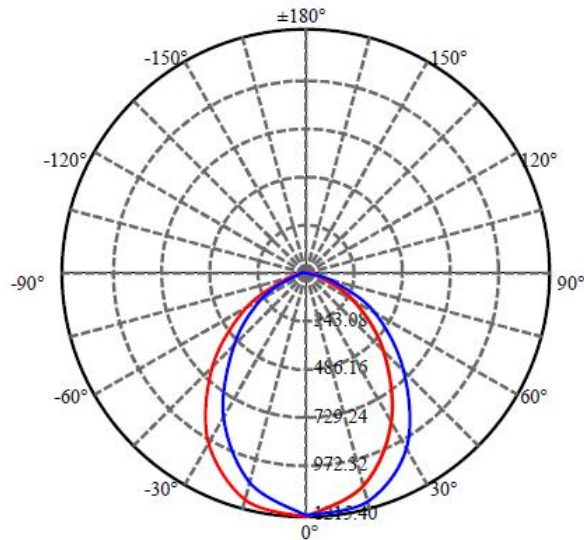

## ◆ Dimensions:

### Note:

- 1.All the dimensions are in millimeters
- 2.Tolerance is  $\pm 5$ mm unless otherwise noted

## ◆ Technical parameters:

Input Voltage Range	AC220V±10%
LED Type	PLCC 2835
LED Quantity	162Pcs
Power Consumption	33W±10%
Power Factor	>0.9
Color Rendering Index	>70
Luminous Flux	2200 lm±10%
Color Temperature	6000K±500
Material	Aluminum + Frosted glass

LED Down Light

DLF33WCWE2

Rev.: A / 0

◆ Light intensity distribution(Unit:CD):

◆ Illuminance at a Distance: