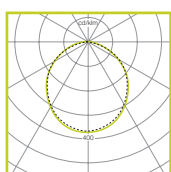

Dimensions

L	W	H	KG
1194	594	80	9

Performance Guide

Lamps Illuminance Spacing
61W LED 1000 lux 2.4m x 2.4m

Maintenance:
0.8
Reflectance:
70/50/20
Ceiling Height:
2.8m
Working Plane:
0.8m

Ceiling Integration

Refer to common ceiling compatibility matrix – See Whitecroft website

Exposed T Grids

T25 Lay in
T15 Lay in

Equivalent Lamp Types

7000 Lumen Output
T5 lamp 3 x 54W/4 x 28W

LED Performance

Colour Temp	Ra (CRI)	Life Expectancy	Colour Consistency
4000K	≥ 80	L ₈₀ (50,000hrs)	MacAdam 3 SDCM

Photometric Performance

61W
7000 lumen
4000K
• LOR = 100%
• SHR MAX = 1.58

Utilisation Factors UF(F)

Room Reflectance			Room Index		
C	W	F	1.00	3.00	5.00
0.70	0.50	0.20	0.69	0.97	1.04

To Specify

Recessed LED 1200 x 600mm luminaire with slim line steel body and opalised diffuser. Suitable for lay in exposed T ceilings – as Whitecroft Lighting TEGAN LINE.