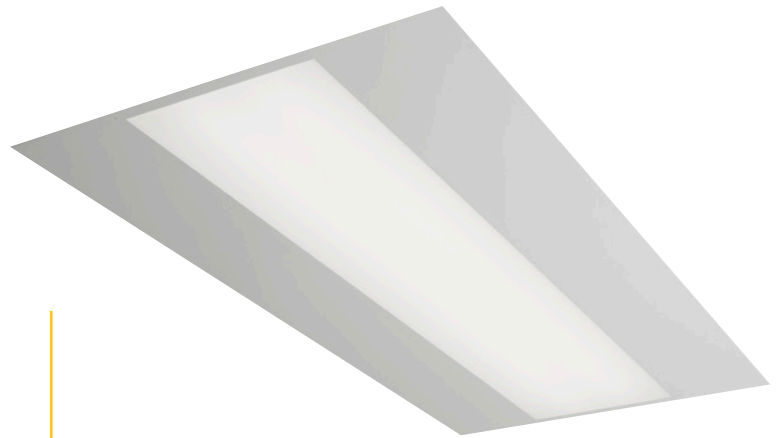

Optics

- Light Output:
– 7000 lumens (61W)
- Opalised diffuser
- 'Cool' white 4000K colour temperature

Body

- Fabricated steel finished white
- Suitable for lay-in exposed T ceiling installation
- IP20
- To suit 1200 x 600mm grid ceiling

Order Codes

Tegan Line
7000 lumens, 61W

Fixed Output
TELH14K/SRF1

Major Project Solutions

This product has been designed for use in major projects and as such is subject to minimum order quantities. For more information please consult your local Sales Engineer.

Dimensions

L	W	H	KG
1194	594	80	9

Performance Guide

Lamps Illuminance Spacing
61W LED 1000 lux 2.4m x 2.4m

Maintenance:
0.8
Reflectance:
70/50/20
Ceiling Height:
2.8m
Working Plane:
0.8m

Ceiling Integration

Photometric Performance

61W
7000 lumen
4000K
• LOR = 100%
• SHR MAX = 1.58

Utilisation Factors UF(F)

Room Reflectance			Room Index		
C	W	F	1.00	3.00	5.00
0.70	0.50	0.20	0.69	0.97	1.04

To Specify

Recessed LED 1200 x 600mm luminaire with slim line steel body and opalised diffuser. Suitable for lay in exposed T ceilings – as Whitecroft Lighting TEGAN LINE.