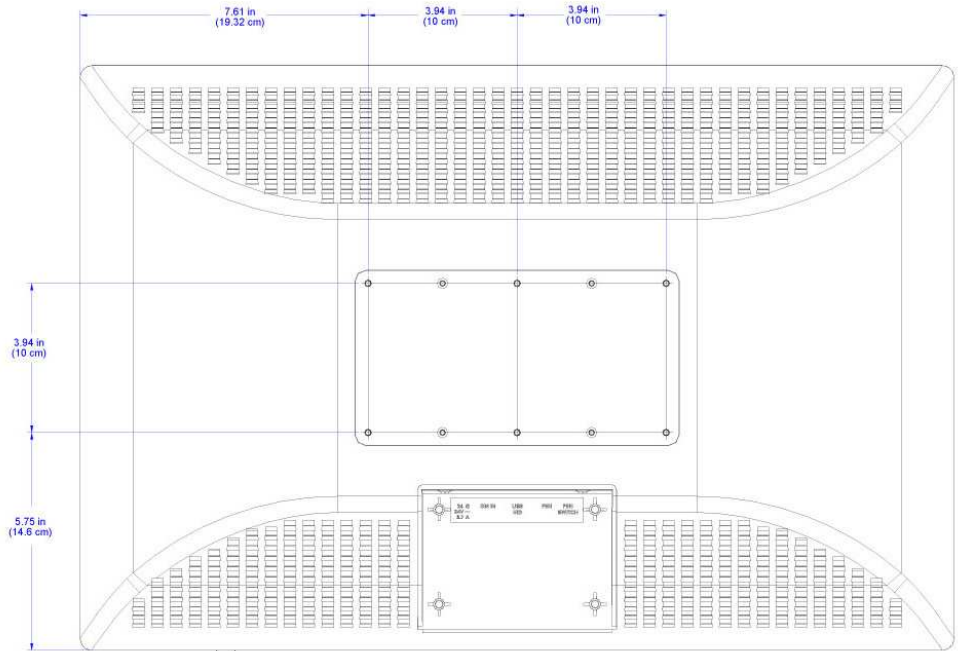

V24R-C V-Panel™ 24" HD Touch Screen Displays

Cover removed to show connector placement