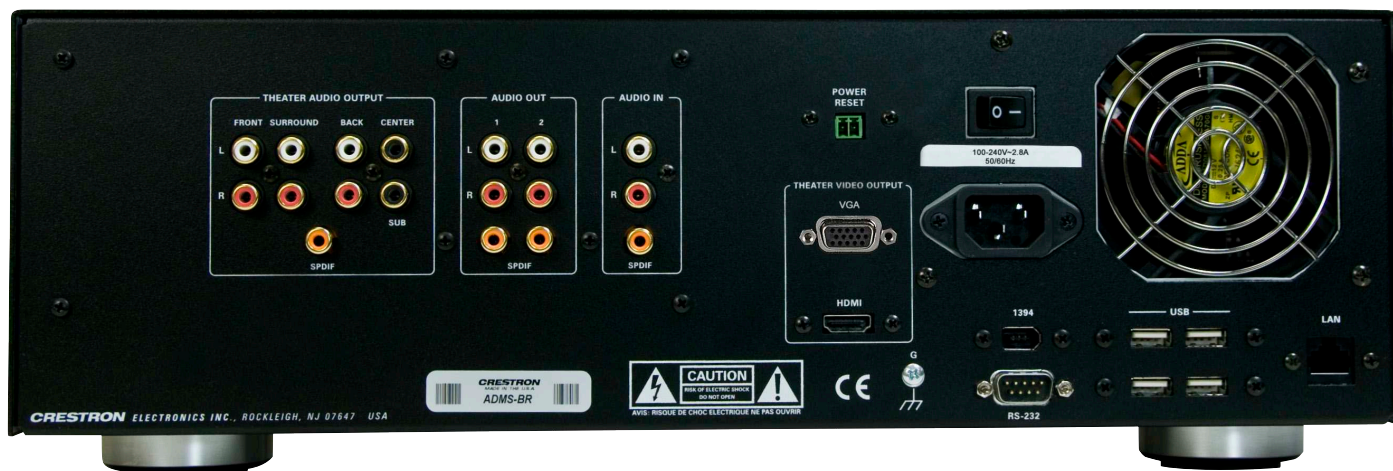

ADMS Intermedia Delivery System™

ADMS and ADMS-BR – Rear View

- **Hulu® & Internet TV** — With so much programming now available on the Internet, you may never watch conventional television again. The ADMS delivers an intuitive and inviting way to enjoy Internet TV without ever needing to log onto a computer or open a Web browser. Crestron continues to expand the ADMS's offering of Internet TV services featuring top providers like Hulu and Hulu Plus^{®1}, Metacafe, Comedy Central, ESPN, NFL®, NBA®, CNN, and ABC News.
- **High-Definition Movies & Video** — With support for the most popular video file formats, the ADMS allows seamless integration of an entire movie collection into your personal media library. Browsing through your movies is fun and easy, viewing high-res cover art, movie synopses and cast information for each title, with the ability to search by title, actor, director, genre, and other criteria. Once you've made your selection, the ADMS responds immediately with none of the waiting typical of a common disc player, and all your movies in one place.
- **YouTube® & More** — Instead of huddling around the computer, let the whole family relax and enjoy entertaining and informative online videos right on your HD display through YouTube, Vimeo, and other sites.
- **Web Browser** — In addition to all its native movie and TV resources, the ADMS also features an integrated Web browser providing access to all kinds of other streaming and downloadable content through your HDTV. Optimized for your HD display, the ADMS browser includes Adobe® Flash® and Microsoft® Silverlight® plug-ins to ensure compatibility with virtually any Web site or streaming content.

Music Access to the Max

The ADMS isn't just for home theater — it is also an audiophile grade music server for your whole house. Imagine having your entire music collection hosted on one intelligent device, with the ability to play any track, album, or playlist in seconds using the onscreen display or touch screens throughout the home³. The ADMS supports a wide range of lossless and compressed audio file formats including Windows Media®, iTunes Plus®, MP3 and FLAC, with enhanced support for cover art and metadata. Its three independent audio outputs afford seamless integration with the [Sonnex™ Multiroom Audio System](#)^{3,4}, allowing listeners in different rooms to each enjoy their own playlists and podcasts.

A Photo Album for the New Age

What better place to view your family photos and home movies than on your high-definition video screen? ADMS provides an ideal asset for storing and displaying all your personal media files, offering the ability to organize your photos and videos into album folders, edit metadata for each file, and display them individually or as a stylized slideshow. The ADMS is compatible with a complete range of standard and high-definition file formats from digital cameras, camcorders, and mobile phones.

The Whole Internet on your HDTV