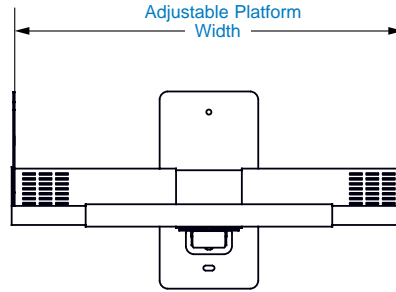

SSW P2030 Series

ADJUSTABLE PLATFORM SINGLE STUD WALL MOUNT

MODEL	PLATFORM WIDTH	PLATFORM DEPTH	LOAD LIMIT (lbs)	SWIVEL	TILT	PROJECTION	BLACK WRINKLE	SHIP. WT. (lbs)	FAST SHIP
SSWP1014	10"-14"	11"	75	360°	12°	20"	•	16	
SSWP1420	14"-20"	11"	75	360°	12°	20"	•	17	•
SSWP2030	20"-30"	13"	75	360°	12°	21"	•	19	•

NOTES:

- Adhesive grips for additional monitor stability.
- 26"-30" widths can restrict swivel action of **SSWP2030**.
- Wood stud hardware included.
- Safety strap included.
- See [Wall Mount Accessories](#) for special hardware and accessories.