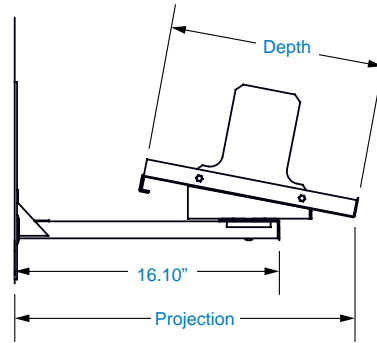

SSW P2030 Series

ADJUSTABLE PLATFORM SINGLE STUD WALL MOUNT

MODEL	PLATFORM WIDTH	PLATFORM DEPTH	LOAD LIMIT (lbs)	SWIVEL	TILT	PROJECTION	BLACK WRINKLE	SHIP. WT. (lbs)	FAST SHIP
SSWP1014	10"-14"	11"	75	360°	12°	20"	•	16	
SSWP1420	14"-20"	11"	75	360°	12°	20"	•	17	•
SSWP2030	20"-30"	13"	75	360°	12°	21"	•	19	•

NOTES:

- Adhesive grips for additional monitor stability.
- 26"-30" widths can restrict swivel action of **SSWP2030**.
- Wood stud hardware included.
- Safety strap included.
- See [Wall Mount Accessories](#) for special hardware and accessories.