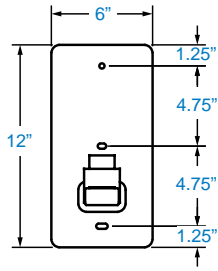

SSW P2030 Series

ADJUSTABLE PLATFORM SINGLE STUD WALL MOUNT

MODEL	PLATFORM WIDTH	PLATFORM DEPTH	LOAD LIMIT (lbs)	SWIVEL	TILT	PROJECTION	BLACK WRINKLE	SHIP. WT. (lbs)	FAST SHIP
SSWP1014	10"-14"	11"	75	360°	12°	20"	•	16	
SSWP1420	14"-20"	11"	75	360°	12°	20"	•	17	•
SSWP2030	20"-30"	13"	75	360°	12°	21"	•	19	•

NOTES:

- Adhesive grips for additional monitor stability.
- 26"-30" widths can restrict swivel action of **SSWP2030**.
- Wood stud hardware included.
- Safety strap included.
- See [Wall Mount Accessories](#) for special hardware and accessories.