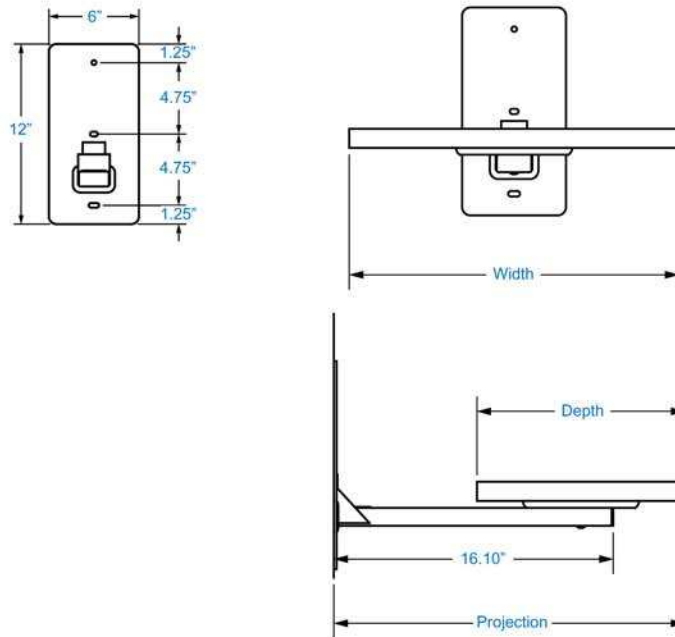

SS3500 Series

LOCKING SINGLE STUD WALL MOUNT

MODEL	PLATFORM WIDTH	PLATFORM DEPTH	LOAD LIMIT (lbs)	RESTRICTABLE SWIVEL	TILT	PROJECTION	BLACK WRINKLE	SHIP. WT.(lbs)
SS3500	19"	12"	75	360°	0°	20-1/8"	• 17	
SS3503	22"	14"	75	360°	0°	21-1/8"	• 22	

NOTES:

- Positive pin tumbler barrel lock.
- Wood stud hardware included.
- See [Wall Mount Accessories](#) for special hardware and accessories.

1-800-LUCASEY