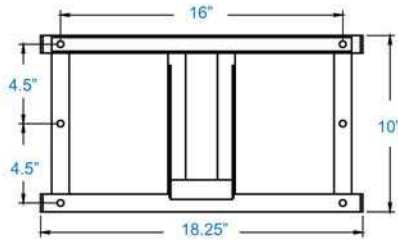

### DOUBLE STUD LOCKING HEAVY-DUTY WALL MOUNT

MODEL	PLATFORM WIDTH	PLATFORM DEPTH	LOAD LIMIT (lbs)	RESTRICTABLE SWIVEL	TILT	PROJECTION	BLACK WRINKLE	SHIP. WT. (lbs)
DS3500	19"	12"	175	360°	0°	25-1/2"	•	22
DS3503	22"	14"	175	360°	0°	26-7/8"	•	25
DS3504	25"	14"	175	360°	0°	26-7/8"	•	26