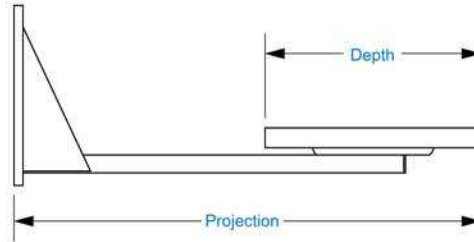

### DOUBLE STUD LOCKING HEAVY-DUTY WALL MOUNT

MODEL	PLATFORM WIDTH	PLATFORM DEPTH	LOAD LIMIT (lbs)	RESTRICTABLE SWIVEL	TILT	PROJECTION	BLACK WRINKLE	SHIP. WT. (lbs)
DS3500	19"	12"	175	360°	0°	25-1/2"	•	22
DS3503	22"	14"	175	360°	0°	26-7/8"	•	25
DS3504	25"	14"	175	360°	0°	26-7/8"	•	26