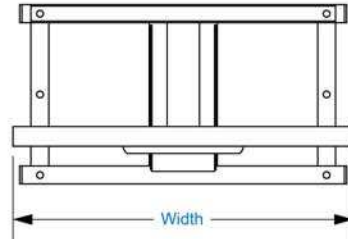

### DOUBLE STUD LOCKING HEAVY-DUTY WALL MOUNT

MODEL	PLATFORM WIDTH	PLATFORM DEPTH	LOAD LIMIT (lbs)	RESTRICTABLE SWIVEL	TILT	PROJECTION	BLACK WRINKLE	SHIP. WT. (lbs)
DS3500	19"	12"	175	360°	0°	25-1/2"	•	22
DS3503	22"	14"	175	360°	0°	26-7/8"	•	25
DS3504	25"	14"	175	360°	0°	26-7/8"	•	26

**NOTES:**

- Positive pin tumbler barrel lock.
- Wood stud hardware included.
- See [Wall Mount Accessories](#) for special hardware and accessories.

1-800-LUCASEY