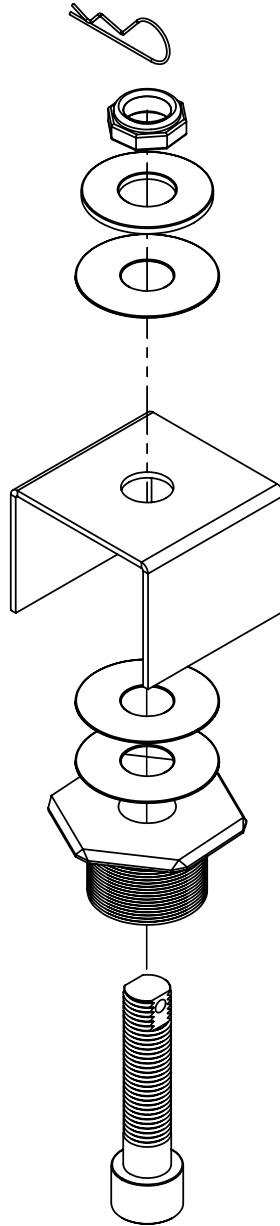

WMACM125

Converts DS and SD Wall Arms to Male 1-1/4" I.D. NPT Fitting

1-800-LUCASEY • 1-510-534-1435

©2005 Lucasey Manufacturing Corporation, Oakland, California