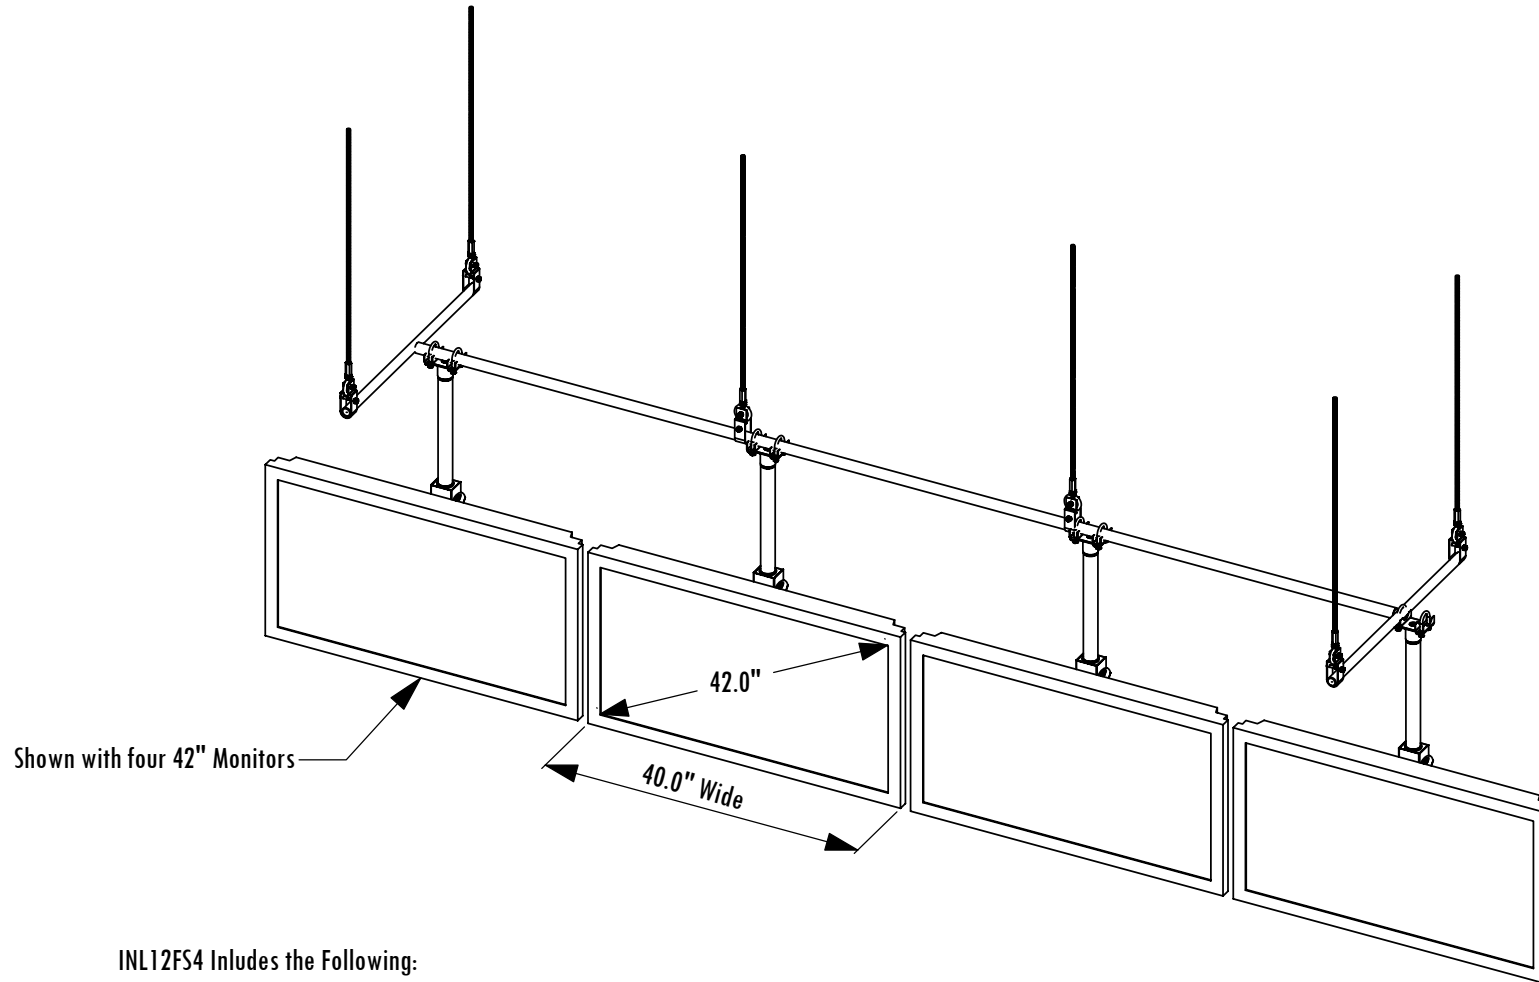

INL12FS4 - Inline Suspension System 12' Long with 4 - Flat Screen Monitors

INL12FS4 Includes the Following:

12' Long Inline Section with 3' T ends.

6- Threaded Rods & clamps to suspend inline system

4- FSCT20 Flat Screen Ceiling Mounts with FSUL2720 Adapters

4- CMAUDB15 Dogbone Flange to hang ceiling mounts from inline system

TITLE: INL12FS4 - Inline Suspension System 12' Long with 4 - Flat Screen Monitors	
COMMENTS	FILE NAME INL12FS4
DATE	2/27/09
REVISION	1
DRAWN BY	M.R.B.