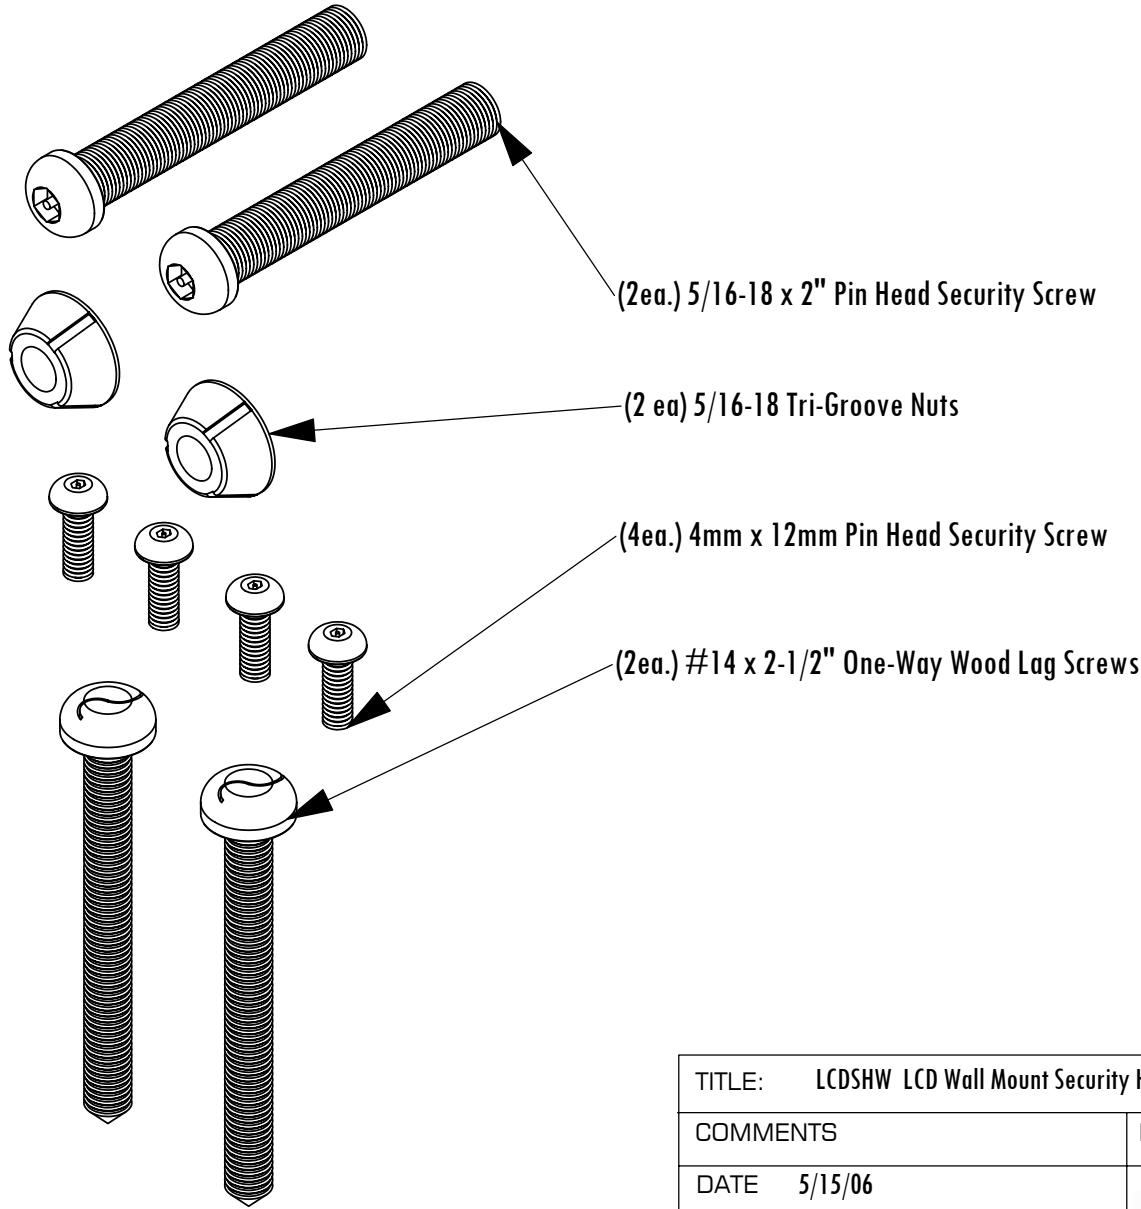

LCDSHW LCD Wall Mount Security Hardware Retrofit Kit

TITLE: LCDSHW LCD Wall Mount Security Hardware Retrofit Kit	
COMMENTS	FILE NAME LCDSHW
DATE 5/15/06	
REVISION 1	
DRAWN BY M.R.B.	