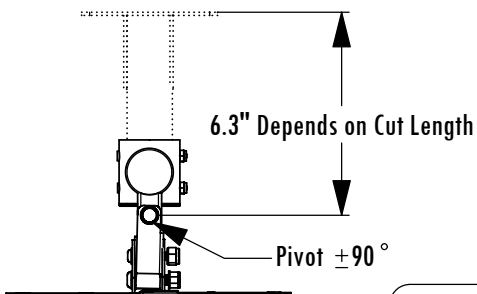

CKLC200CRT71 Dimensions

Conversion from 7100 or 9000 Series CRT TV Mount
to
100mm or 200mm Mounting Pattern Flat Screen

Model	Load limit (lbs.)	Tilt	Pivot	Mounts to Boss Patterns	Ship. Wt. (lbs.)
CKLC200CRT71	50	$\pm 45^\circ$	$\pm 90^\circ$	100mm & 200mm	5