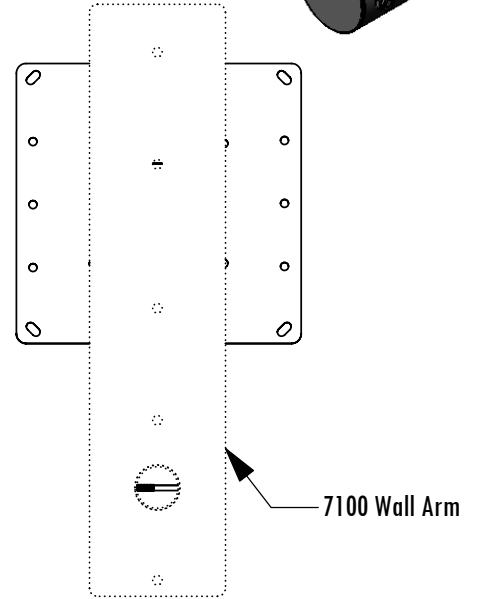

CKLC200CRT71 Dimensions

Conversion from 7100 or 9000 Series CRT TV Mount
to
100mm or 200mm Mounting Pattern Flat Screen

Model	Load limit (lbs.)	Tilt	Pivot	Mounts to Boss Patterns	Ship. Wt. (lbs.)
CKLC200CRT71	50	$\pm 45^\circ$	$\pm 90^\circ$	100mm & 200mm	5