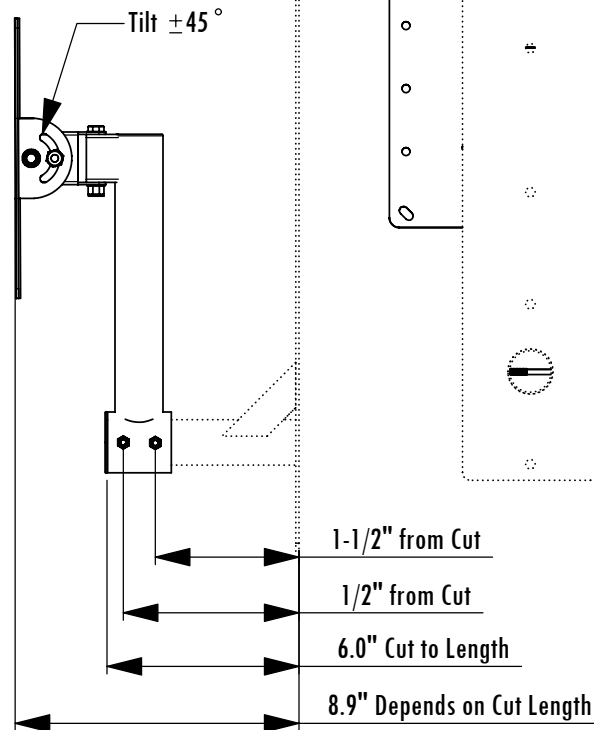

CKLC200CRT71 Dimensions

Conversion from 7100 or 9000 Series CRT TV Mount
to
100mm or 200mm Mounting Pattern Flat Screen

Model	Load limit (lbs.)	Tilt	Pivot	Mounts to Boss Patterns	Ship. Wt. (lbs.)
CKLC200CRT71	50	$\pm 45^\circ$	$\pm 90^\circ$	100mm & 200mm	5