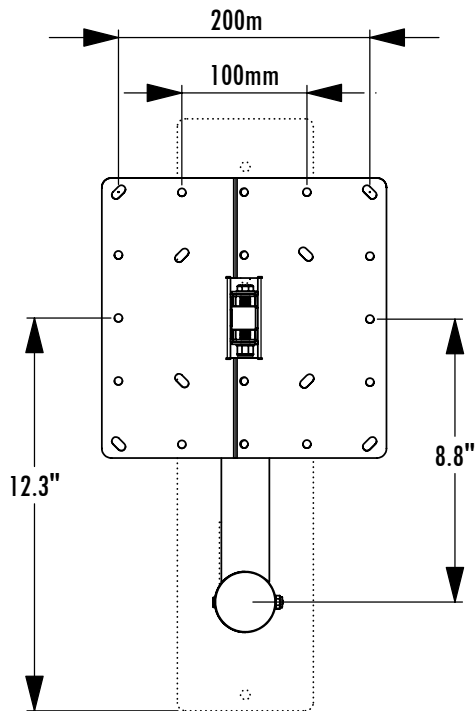

CKLC200CRT71 Dimensions

Conversion from 7100 or 9000 Series CRT TV Mount
to
100mm or 200mm Mounting Pattern Flat Screen

Model	Load limit (lbs.)	Tilt	Pivot	Mounts to Boss Patterns	Ship. Wt. (lbs.)
CKLC200CRT71	50	$\pm 45^\circ$	$\pm 90^\circ$	100mm & 200mm	5