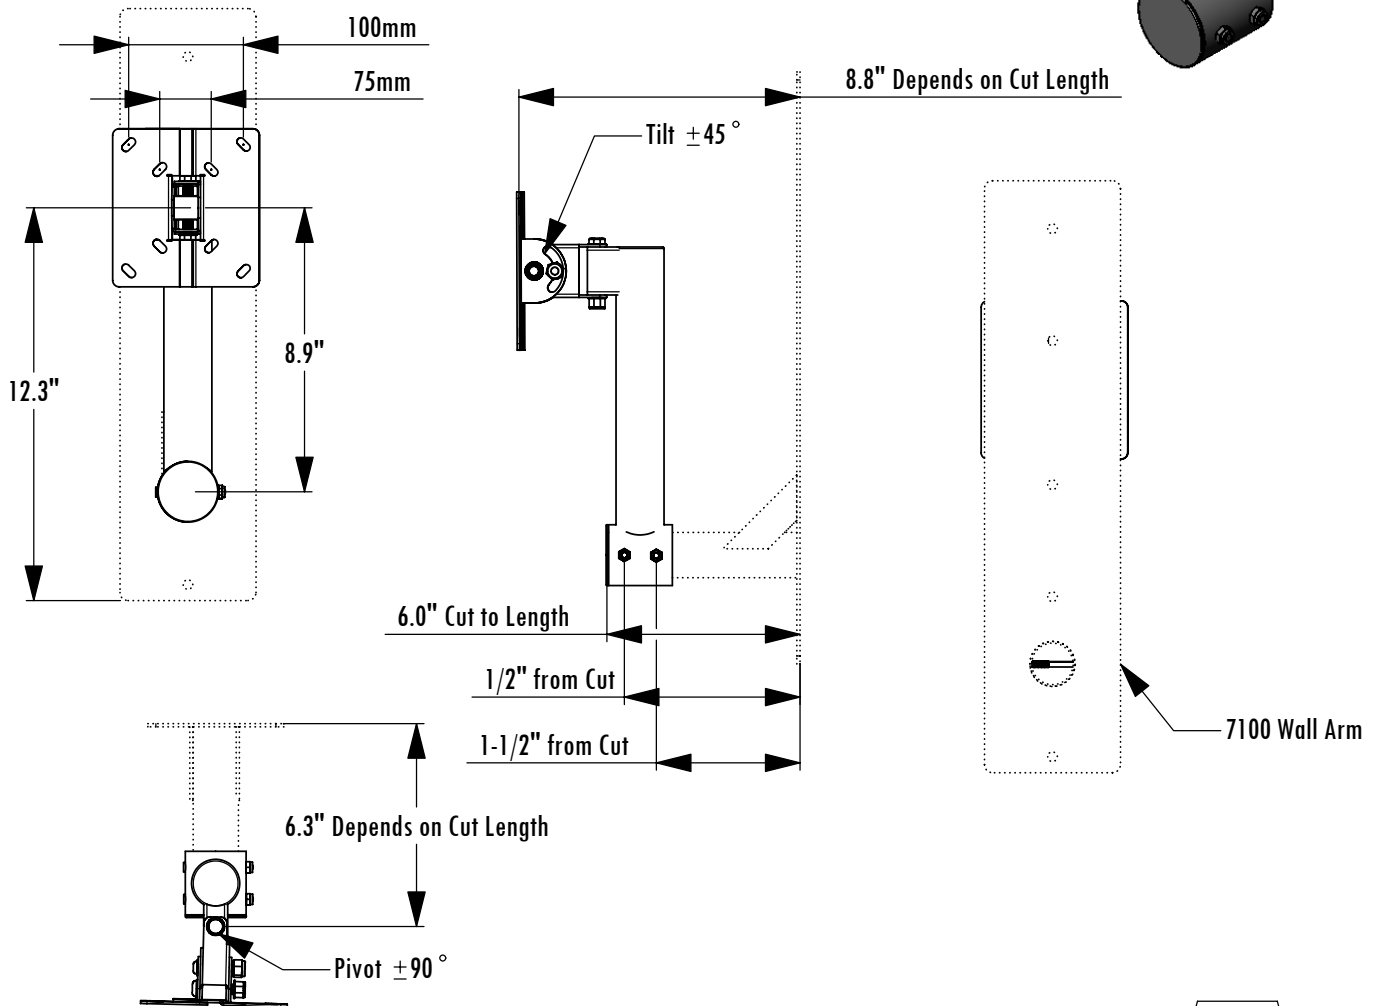

CKLC100CRT71 Dimensions

Conversion from 7100 or 9000 Series CRT TV Mount
to
75mm or 100mm Mounting Pattern Flat Screen

Model	Load Limit (lbs.)	Tilt	Pivot	Mounts to Boss Patterns	Ship. Wt. (lbs.)
CKLC100CRT71	50	$\pm 45^\circ$	$\pm 90^\circ$	75mm & 100mm	4