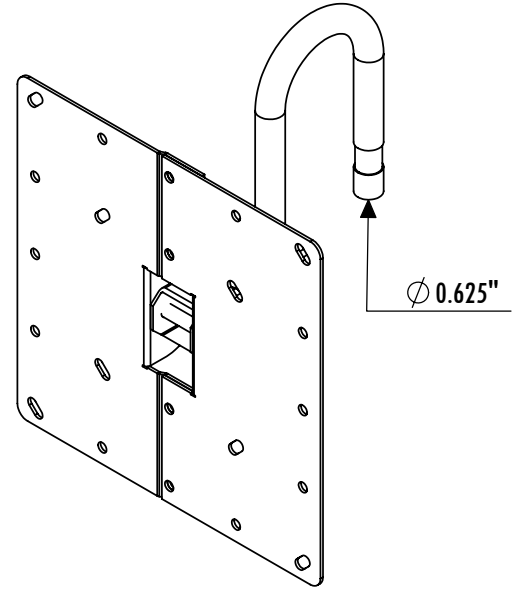

LCIL200 U-Hook Wall Plate Mount

for Flat Panel Monitors with
200mm x 200mm, 200mm x 100mm & 100mm x 100mm
VESA Mounting Patterns

Model	Load Limit (lbs.)	Pivot	Tilt	Mounts to Boss Patterns	Ship. Wt. (lbs.)
LCIL200	50	180°	up to 90°	200mm & 100mm	12

Max tilt may be restricted by size of monitor.
Shown with 45° Tilt.

1-800-LUCASEY • 1-510-534-1435

©2005 Lucasey Manufacturing Corporation, Oakland, California