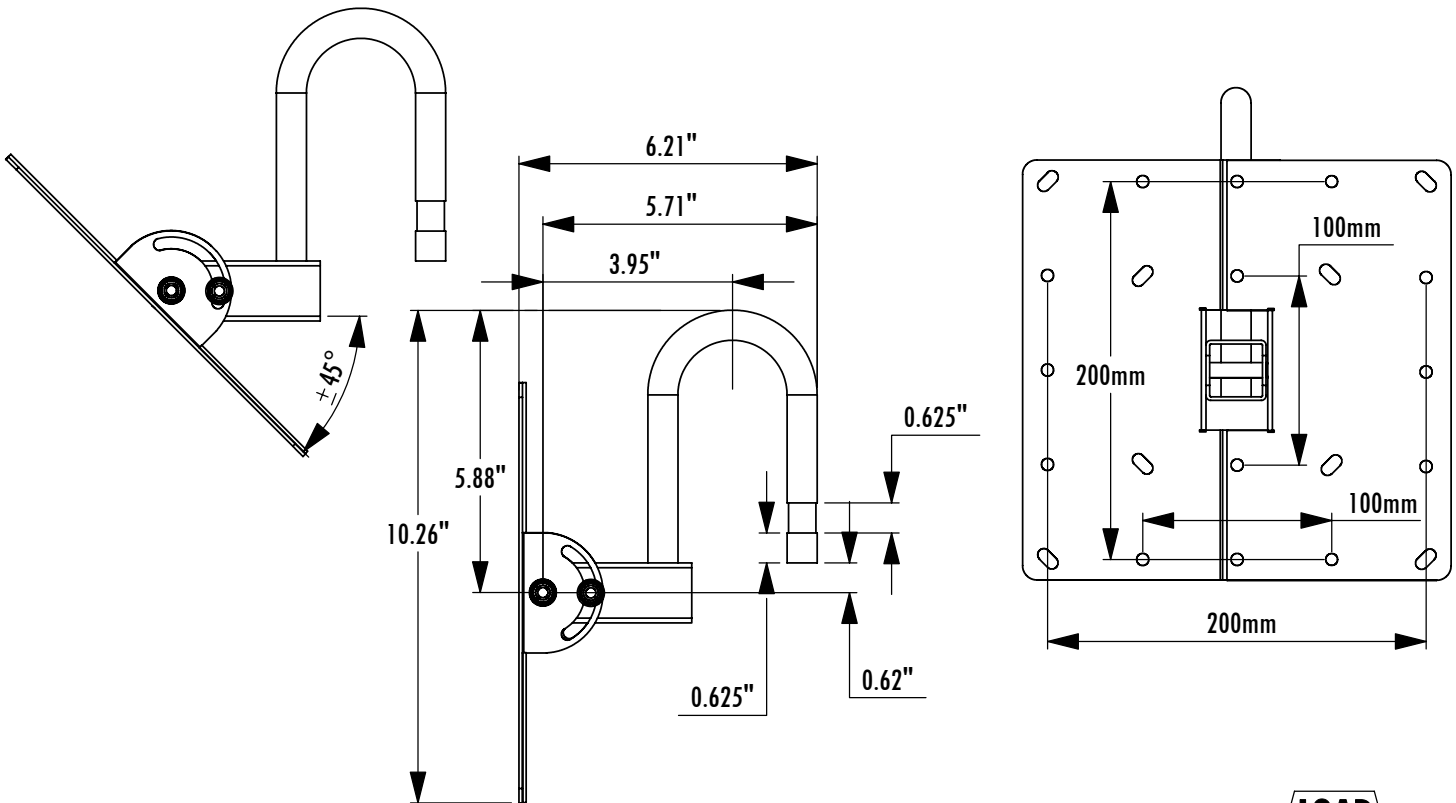

LCIL200 U-Hook Wall Plate Mount

for Flat Panel Monitors with
200mm x 200mm, 200mm x 100mm & 100mm x 100mm
VESA Mounting Patterns

Model	Load Limit (lbs.)	Pivot	Tilt	Mounts to Boss Patterns	Ship. Wt. (lbs.)
LCIL200	50	180°	up to 90°	200mm & 100mm	12

Max tilt may be restricted by size of monitor.
Shown with 45° Tilt.

1-800-LUCASEY • 1-510-534-1435

©2005 Lucasey Manufacturing Corporation, Oakland, California