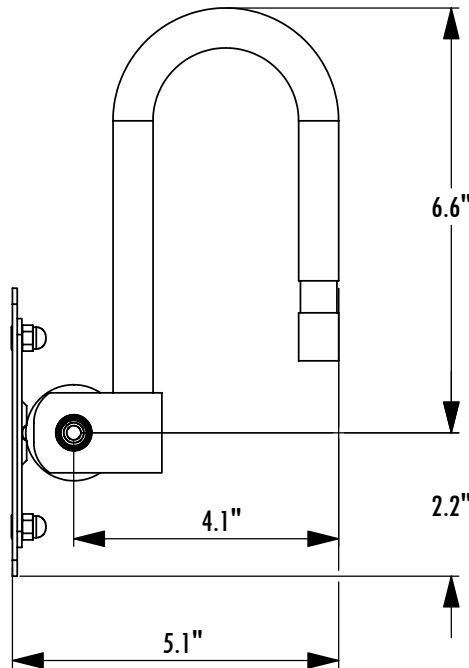

LCIL100 U-Hook Wall Plate Mount

Hook Mount for up to 22" Flat Panel Screens under 20lbs.
with 75mm or 100mm VESA® Mounting Patterns

Model	Load Limit (lbs.)	Pivot	Tilt	Mounts to Boss Patterns	Ship. Wt. (lbs.)
LCIL100	20	180°	up to 90°	100mm or 75mm	5