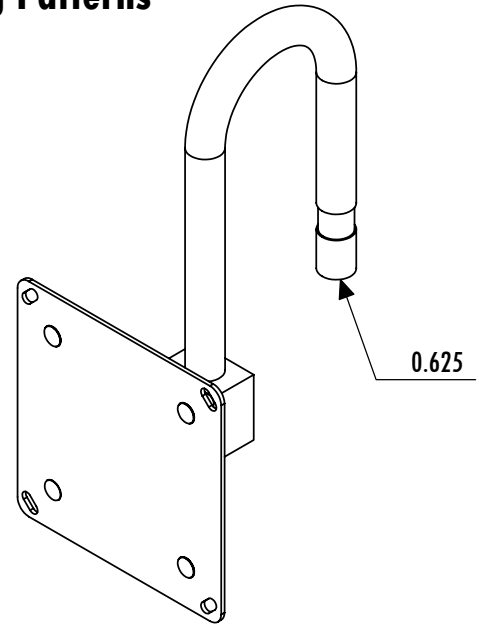

LCIL100 U-Hook Wall Plate Mount

Hook Mount for up to 22" Flat Panel Screens under 20lbs.
with 75mm or 100mm VESA® Mounting Patterns

Model	Load Limit (lbs.)	Pivot	Tilt	Mounts to Boss Patterns	Ship. Wt. (lbs.)
LCIL100	20	180°	up to 90°	100mm or 75mm	5