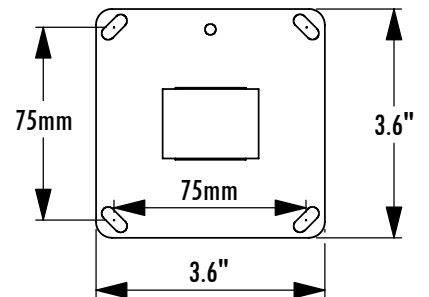

LCIL100 U-Hook Wall Plate Mount

Hook Mount for up to 22" Flat Panel Screens under 20lbs.
with 75mm or 100mm VESA® Mounting Patterns

Model	Load Limit (lbs.)	Pivot	Tilt	Mounts to Boss Patterns	Ship. Wt. (lbs.)
LCIL100	20	180°	up to 90°	100mm or 75mm	5