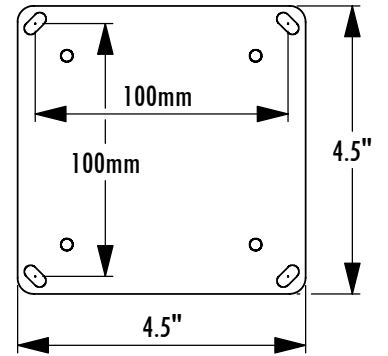

LCIL100 U-Hook Wall Plate Mount

Hook Mount for up to 22" Flat Panel Screens under 20lbs.
with 75mm or 100mm VESA® Mounting Patterns

Model	Load Limit (lbs.)	Pivot	Tilt	Mounts to Boss Patterns	Ship. Wt. (lbs.)
LCIL100	20	180°	up to 90°	100mm or 75mm	5