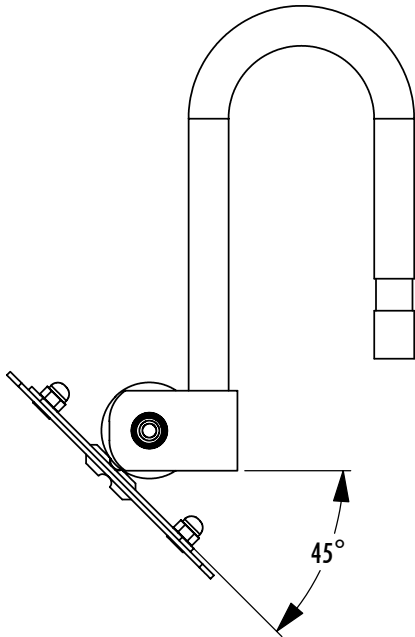

LCIL100 U-Hook Wall Plate Mount

Hook Mount for up to 22" Flat Panel Screens under 20lbs.
with 75mm or 100mm VESA® Mounting Patterns

Model	Load Limit (lbs.)	Pivot	Tilt	Mounts to Boss Patterns	Ship. Wt. (lbs.)
LCIL100	20	180°	up to 90°	100mm or 75mm	5