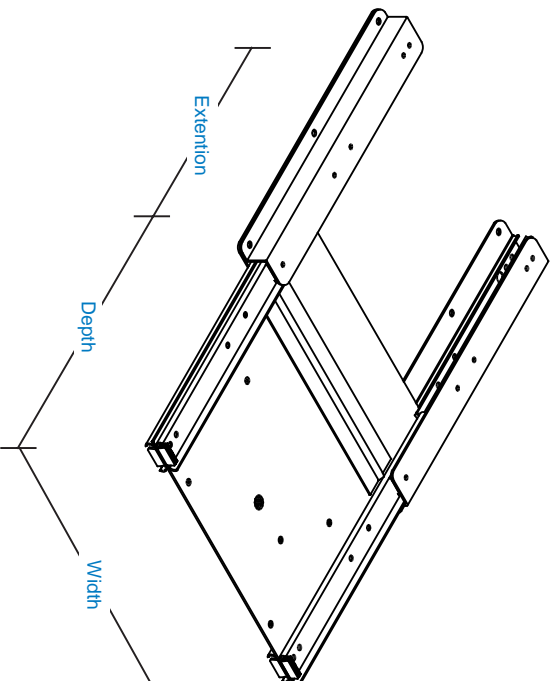

LUCASEY[®]
MOUNTING SYSTEMS

SLIDE3C

LOW CLEARANCE SLIDE-OUT ACCESSORY
FOR FURNITURE SWIVEL MOUNT

MODEL	WIDTH	DEPTH	LOAD LIMIT (lbs)	EXTENTION	HEIGHT WITH F5500	HEIGHT WITH SLE	GLOSS BLACK	SHIP. WT.(lbs)
SLIDE3C	13-1/2"	12"	100	7"	2-1/8"	1-5/8"	•	11

NOTES:

- Converts **F5500** series and **SLE** mounts into extendible/retractable swivel mounts.
- Bolt-down mounting.
- Compare furniture cavity size to monitor width and height, including mount height, to assure proper clearances.