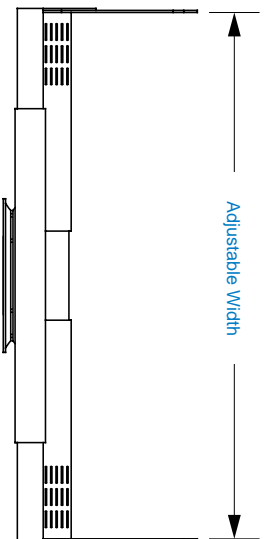

LUCASEY[®]
MOUNTING SYSTEMS

F2030 Series

HEAVY-DUTY ADJUSTABLE FURNITURE MOUNT WITH 7° TILT

MODEL	PLATFORM WIDTH	PLATFORM DEPTH	LOAD LIMIT (lbs)	SWIVEL	TILT	BLACK WRINKLE	SHIP. WT.(lbs)	FAST SHIP
F1014T	10"-14"	11"	120	360°	7°	•	10	•
F1420T	14"-20"	11"	120	360°	7°	•	11	•
F2030T	20"-30"	13"	120	360°	7°	•	14	•
F2333T	23"-33"	13"	120	360°	7°	•	15	•

NOTES:

- Side arm adhesive pads for additional monitor stability.
- Safety strap included.

1-800-LUCASEY