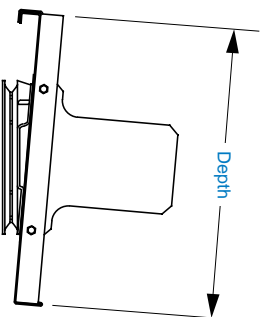

LUCASEY[®]
MOUNTING SYSTEMS

F2030 Series

HEAVY-DUTY ADJUSTABLE FURNITURE MOUNT WITH 7° TILT

MODEL	PLATFORM WIDTH	PLATFORM DEPTH	LOAD LIMIT (lbs)	SWIVEL	TILT	BLACK WRINKLE	SHIP. WT.(lbs)	FAST SHIP
F1014T	10"-14"	11"	120	360°	7°	•	10	•
F1420T	14"-20"	11"	120	360°	7°	•	11	•
F2030T	20"-30"	13"	120	360°	7°	•	14	•
F2333T	23"-33"	13"	120	360°	7°	•	15	•

NOTES:

- Side arm adhesive pads for additional monitor stability.
- Safety strap included.

1-800-LUCASEY