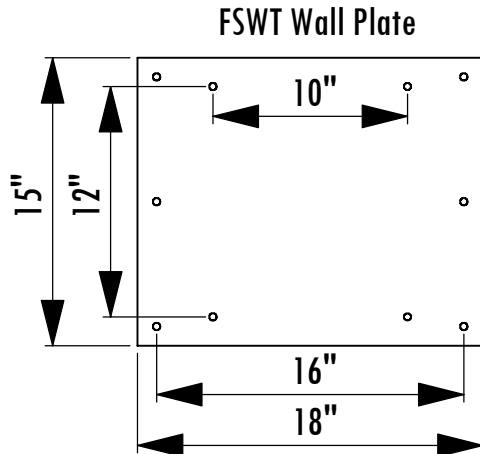

1-800-LUCASEY • 1-510-534-1435

©2005 Lucasey Manufacturing Corporation, Oakland, California