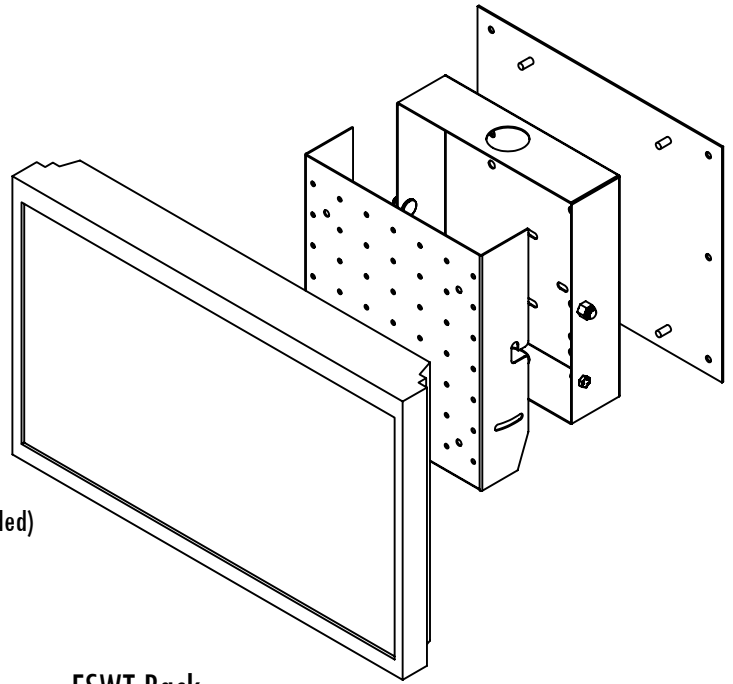

# FSWT Dimensions

## Flat Screen Wall Mount with 0-15° Tilt

| Model       | Load Limit (lbs.) | Swivel   | Tilt         | Projection from Wall | Ship. Wt. (lbs.) |
|-------------|-------------------|----------|--------------|----------------------|------------------|
| <b>FSWT</b> | <b>200</b>        | <b>0</b> | <b>0-15°</b> | <b>5"-6-5/8"</b>     | <b>29</b>        |