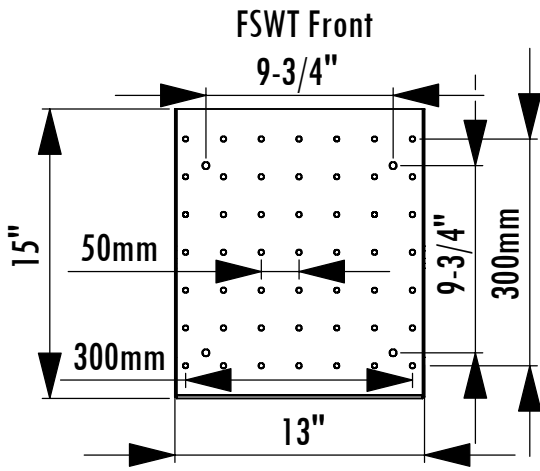

1-800-LUCASEY • 1-510-534-1435

©2005 Lucasey Manufacturing Corporation, Oakland, California