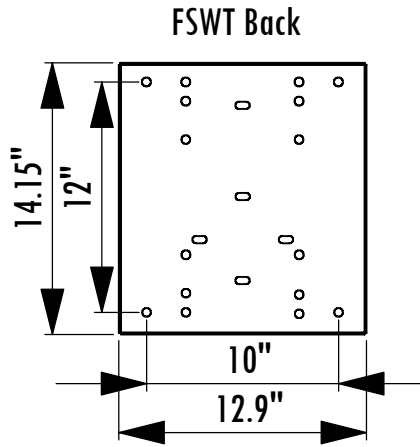

1-800-LUCASEY • 1-510-534-1435

©2005 Lucasey Manufacturing Corporation, Oakland, California