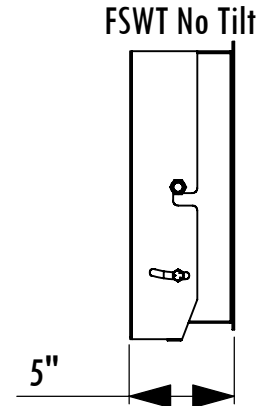

1-800-LUCASEY • 1-510-534-1435

©2005 Lucasey Manufacturing Corporation, Oakland, California