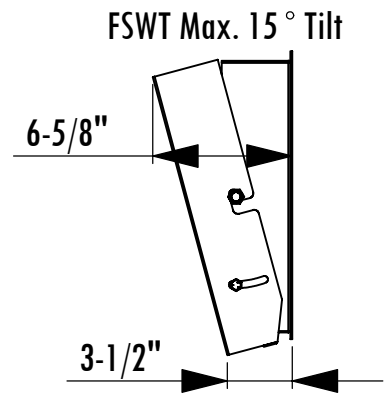

1-800-LUCASEY • 1-510-534-1435

©2005 Lucasey Manufacturing Corporation, Oakland, California