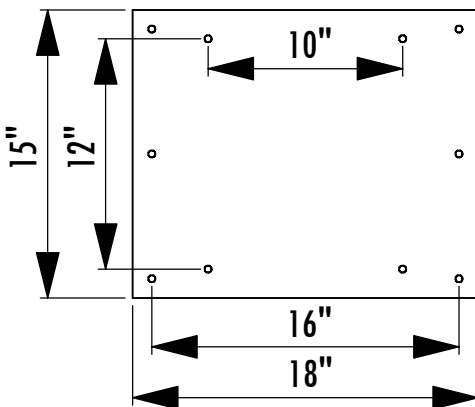

FSW Dimensions

Flat Screen Wall Mount No Tilt

Model	Load Limit (lbs.)	Swivel	Tilt	Projection from Wall	Ship. Wt. (lbs.)
FSW	200	0	0	1.9"	23

Note: Shown with LCD Monitor (Not Included)

FSW Wall Plate

FSW Front

FSW Side View

1-800-LUCASEY • 1-510-534-1435

©2005 Lucasey Manufacturing Corporation, Oakland, California