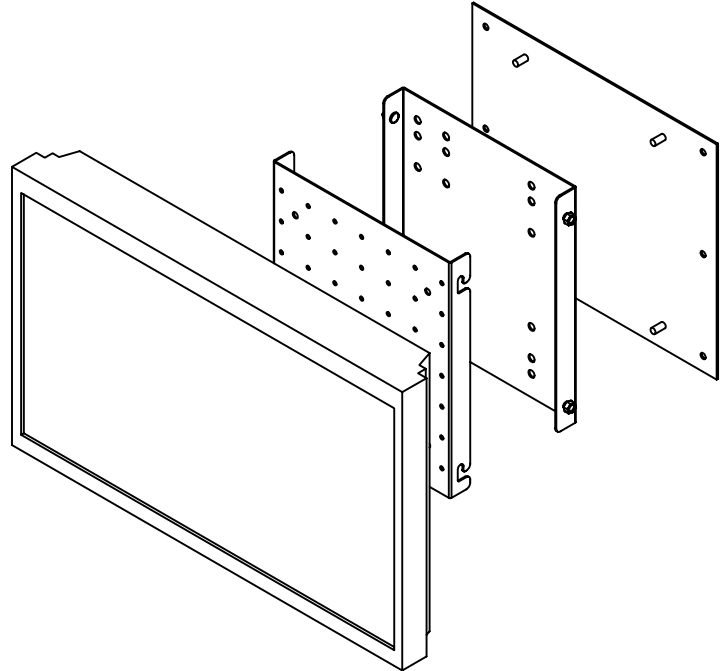

FSW Dimensions

Flat Screen Wall Mount No Tilt

Model	Load Limit (lbs.)	Swivel	Tilt	Projection from Wall	Ship. Wt. (lbs.)
FSW	200	0	0	1.9"	23

Note: Shown with LCD Monitor (Not Included)

FSW Wall Plate

FSW Front

FSW Side View

1-800-LUCASEY • 1-510-534-1435

©2005 Lucasey Manufacturing Corporation, Oakland, California