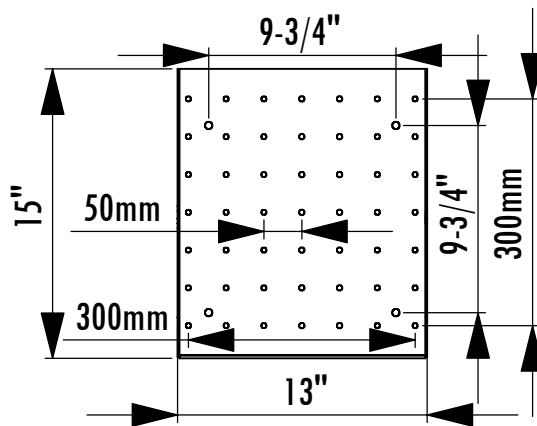

FSW Dimensions

Flat Screen Wall Mount No Tilt

Model	Load Limit (lbs.)	Swivel	Tilt	Projection from Wall	Ship. Wt. (lbs.)
FSW	200	0	0	1.9"	23

Note: Shown with LCD Monitor (Not Included)

FSW Wall Plate

FSW Front

FSW Side View

1-800-LUCASEY • 1-510-534-1435

©2005 Lucasey Manufacturing Corporation, Oakland, California