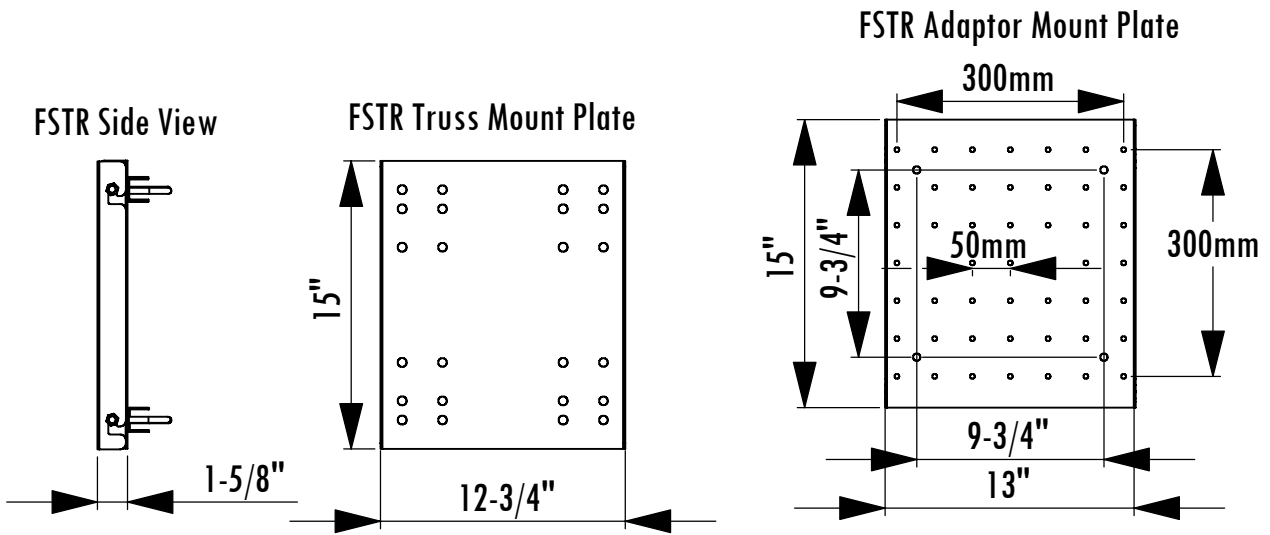

FSTR Dimensions

Truss Flat Screen Mount No Tilt

Model	Load Limit (lbs.)	Swivel	Tilt	Projection	Ship. Wt. (lbs.)
FSTR	200	0	0	2"	14

1-800-LUCASEY • 1-510-534-1435

©2005 Lucasey Manufacturing Corporation, Oakland, California