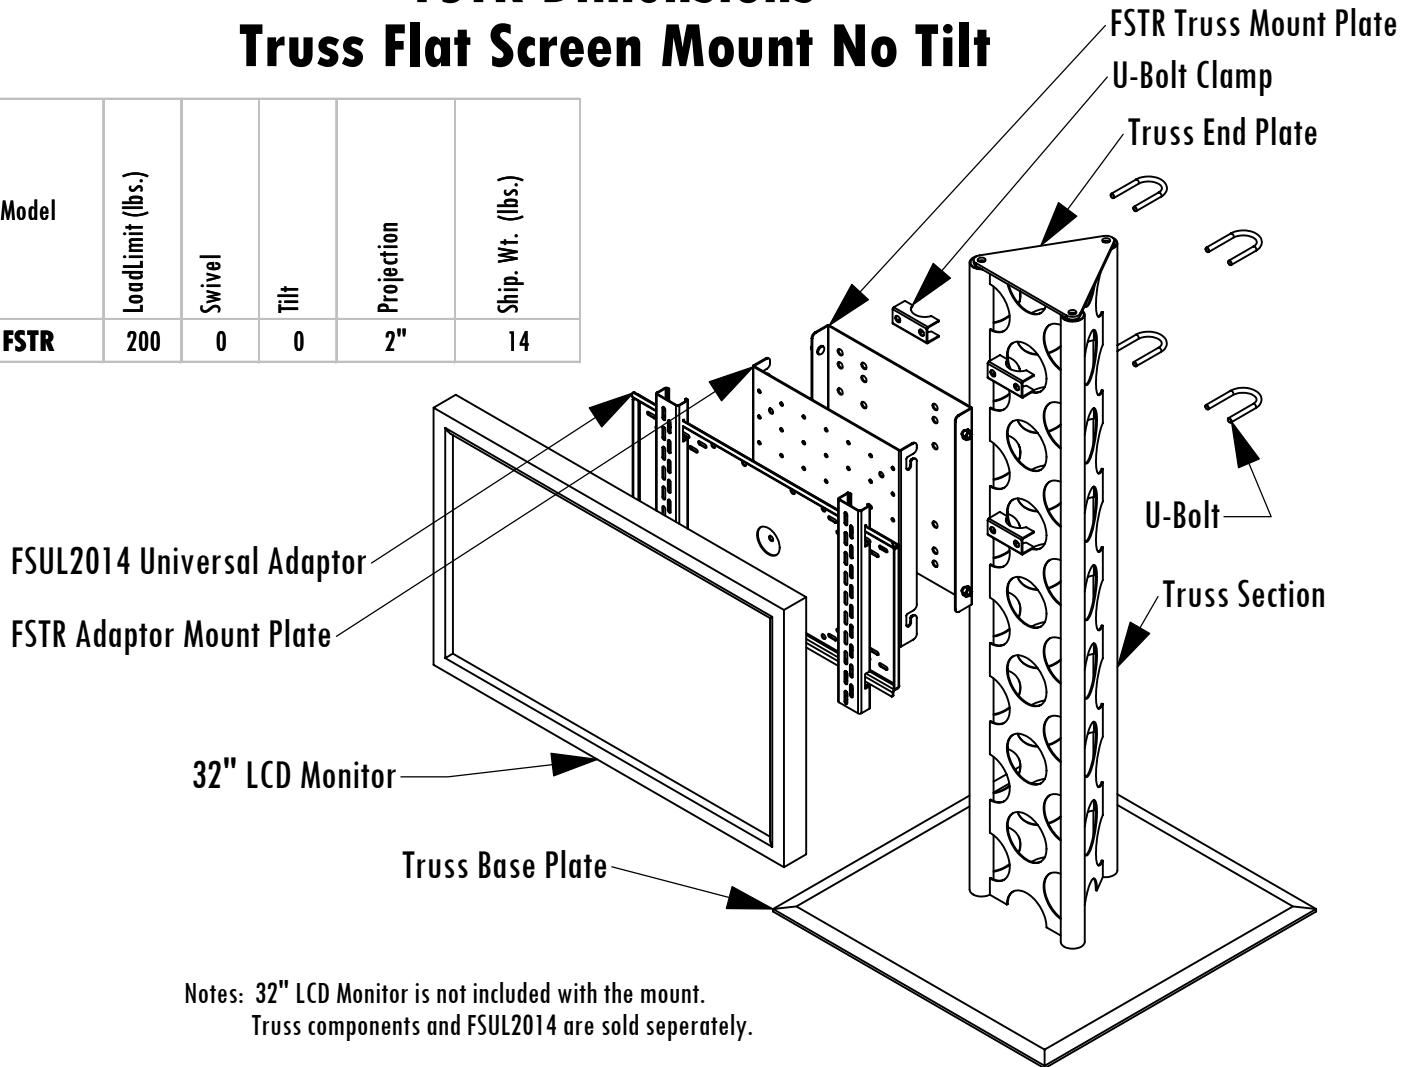

FSTR Dimensions

Truss Flat Screen Mount No Tilt

Model	Load Limit (lbs.)	Swivel	Tilt	Projection	Ship. Wt. (lbs.)
FSTR	200	0	0	2"	14

1-800-LUCASEY • 1-510-534-1435

©2005 Lucasey Manufacturing Corporation, Oakland, California