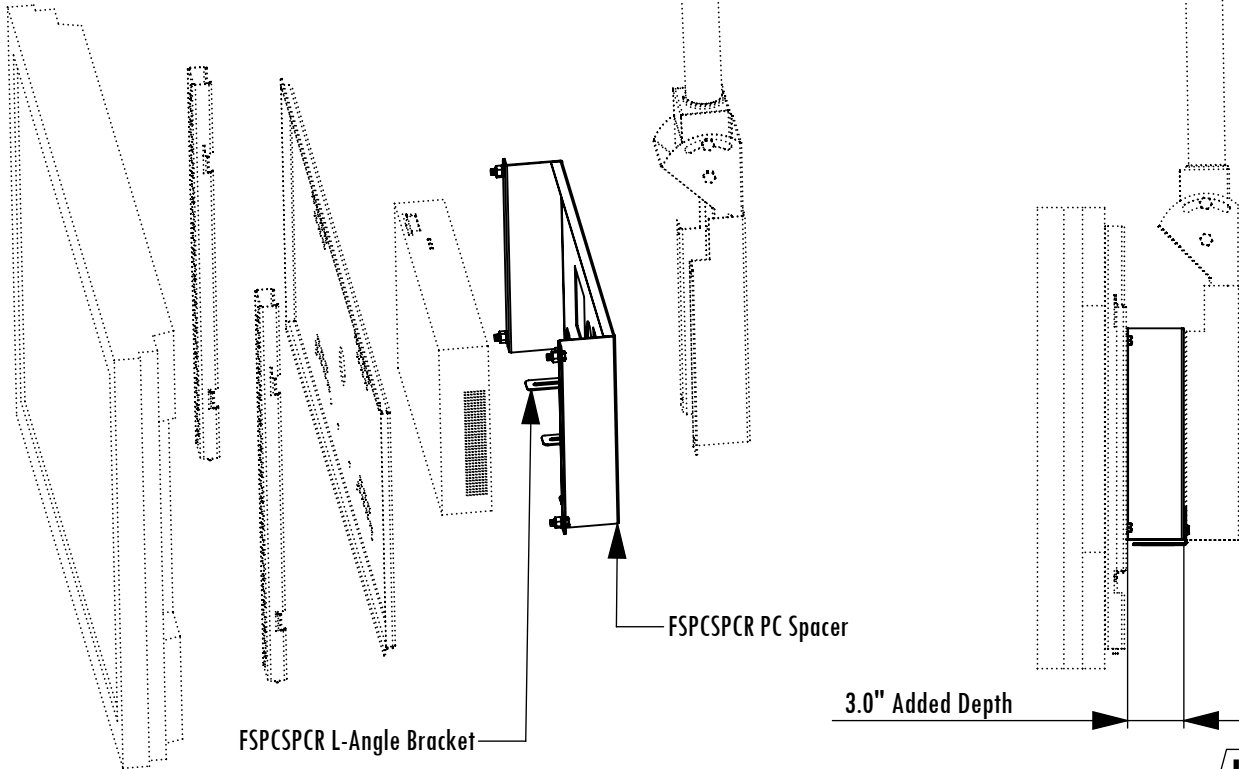

# FSPCSPCR Flat Screen PC Spacer Dimensions

Use with FS Series Ceiling and Wall Mounts in Combination with FSU Series Adaptors

Model	LoadLimit (lbs.)	Projection	Max. Inside Dims.	Ship. Wt. (lbs.)
<b>FSPCSPCR</b>	125	3.0"	19-3/4"W x 10-3/4T x 2-3/4"D	8

Works with both Landscape and Portrait FSU Series Adaptors

10-3/4" Max. Inside Length

\* Monitor, PC, FSCT20 & FSU Sold Separately

\* Caution - Do not use with FSWA Series Wall Mounts

**1-800-LUCASEY • 1-510-534-1435**