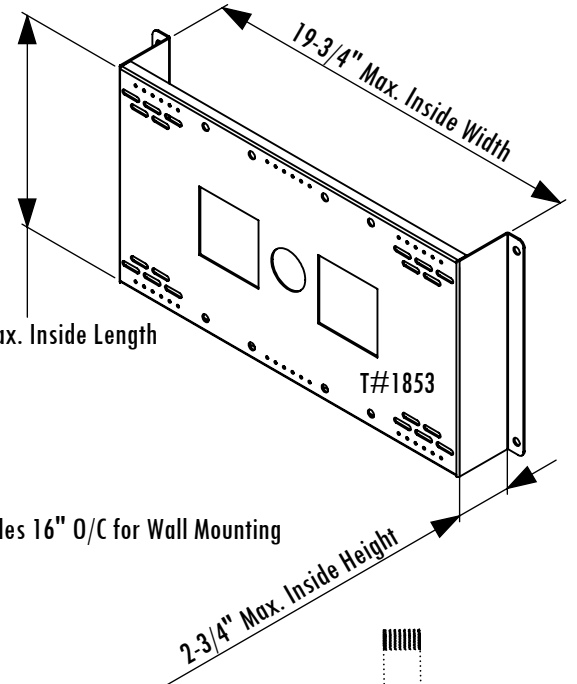

# FSPCSPCR Flat Screen PC Spacer Dimensions

Use with FS Series Ceiling and Wall Mounts in Combination with FSU Series Adaptors

Model	LoadLimit (lbs.)	Projection	Max. Inside Dims.	Ship. Wt. (lbs.)
<b>FSPCSPCR</b>	125	3.0"	19-3/4"W x 10-3/4T x 2-3/4"D	8

Works with both Landscape and Portrait FSU Series Adaptors

10-3/4" Max. Inside Length

\* Monitor, PC, FSCT20 & FSU Sold Separately

\* Caution - Do not use with FSWA Series Wall Mounts

**1-800-LUCASEY • 1-510-534-1435**