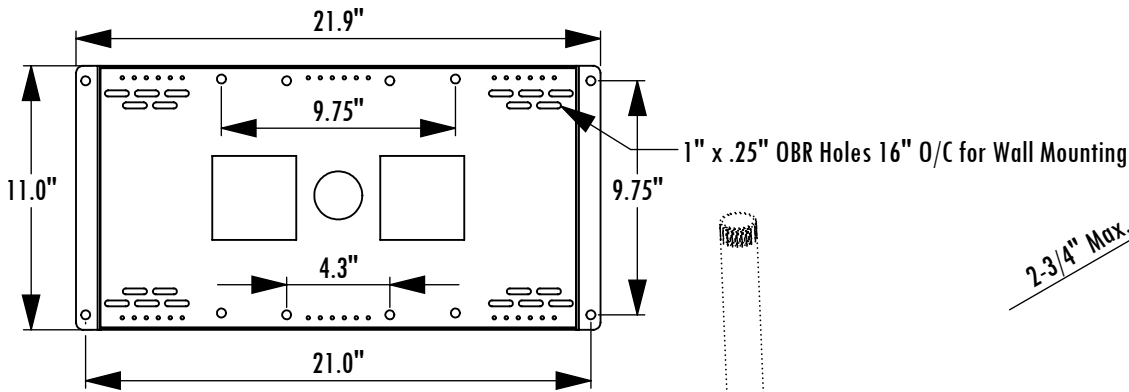

# FSPCSPCR Flat Screen PC Spacer Dimensions

Use with FS Series Ceiling and Wall Mounts in Combination with FSU Series Adaptors

Model	LoadLimit (lbs.)	Projection	Max. Inside Dims.	Ship. Wt. (lbs.)
<b>FSPCSPCR</b>	125	3.0"	19-3/4"W x 10-3/4T x 2-3/4"D	8

Works with both Landscape and Portrait FSU Series Adaptors

10-3/4" Max. Inside Length

\* Monitor, PC, FSCT20 & FSU Sold Separately

\* Caution - Do not use with FSWA Series Wall Mounts

**1-800-LUCASEY • 1-510-534-1435**