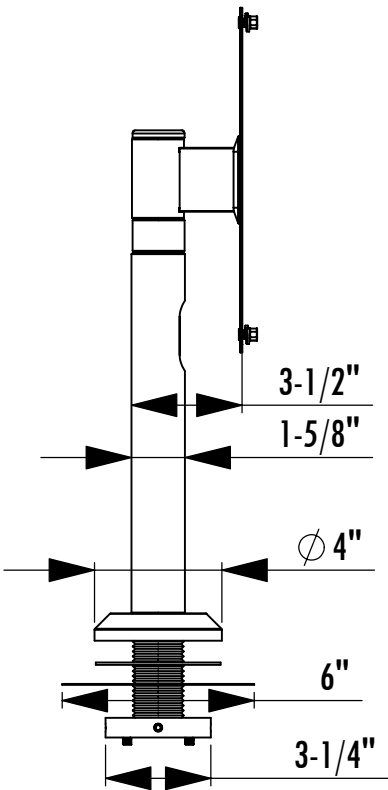

FSF14 Dimensions

Flat Screen Furniture Mount

Model	Load Limit (lbs.)	Swivel	Tilt	Max. Countertop Depth	Ship. Wt. (lbs.)
FSF14	100	±45°	0	2-1/4"	11

1-800-LUCASEY • 1-510-534-1435

©2005 Lucasey Manufacturing Corporation, Oakland, California