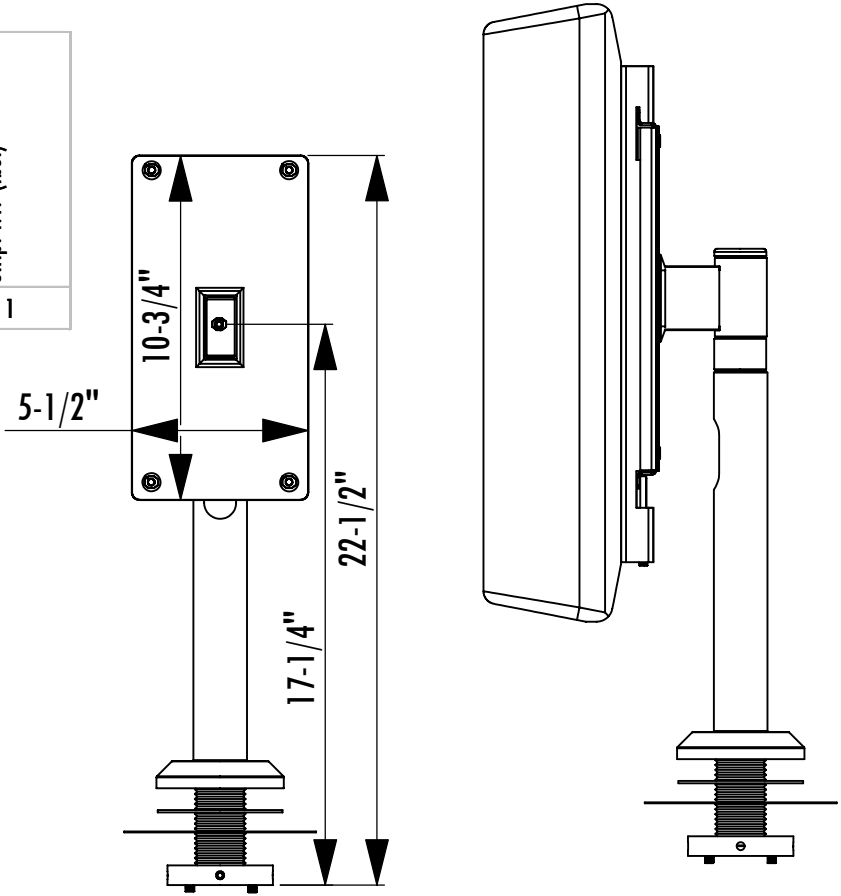

FSF14 Dimensions

Flat Screen Furniture Mount

Model	Load Limit (lbs.)	Swivel	Tilt	Max. Countertop Depth	Ship. Wt. (lbs.)
FSF14	100	±45°	0	2-1/4"	11

1-800-LUCASEY • 1-510-534-1435

©2005 Lucasey Manufacturing Corporation, Oakland, California