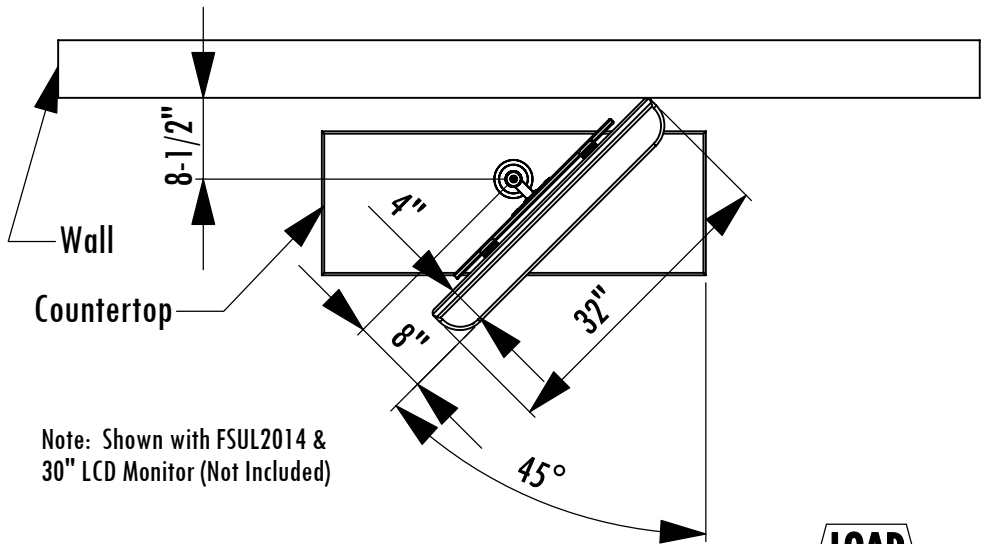

FSF14 Dimensions

Flat Screen Furniture Mount

Model	Load Limit (lbs.)	Swivel	Tilt	Max. Countertop Depth	Ship. Wt. (lbs.)
FSF14	100	±45°	0	2-1/4"	11

1-800-LUCASEY • 1-510-534-1435

©2005 Lucasey Manufacturing Corporation, Oakland, California