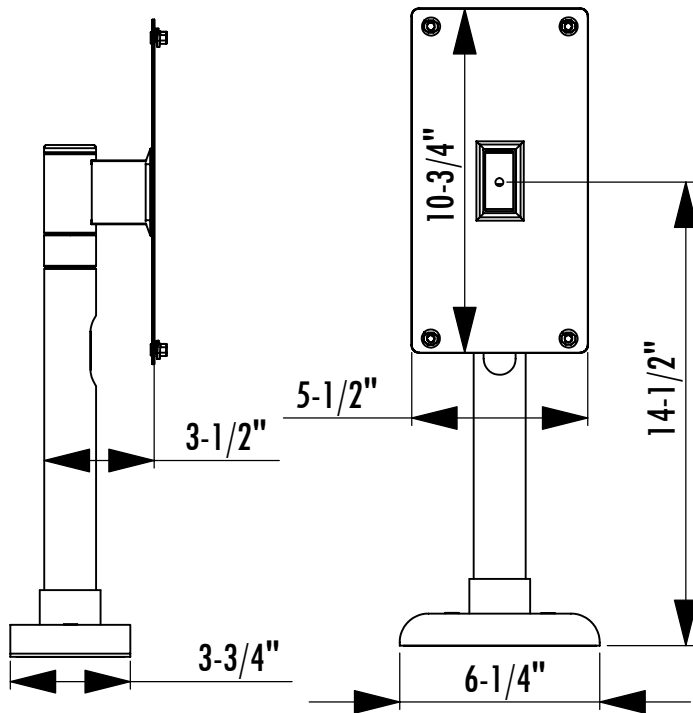

FSF12 Dimensions

Flat Screen Furniture Mount

Model	Load Limit (lbs.)	Swivel	Tilt	Max. Countertop Depth	Ship. Wt. (lbs.)
FSF12	100	±45°	0	Any	11

Note: Shown with FSUL2014 & 30" LCD Monitor (Not Included)

1-800-LUCASEY • 1-510-534-1435