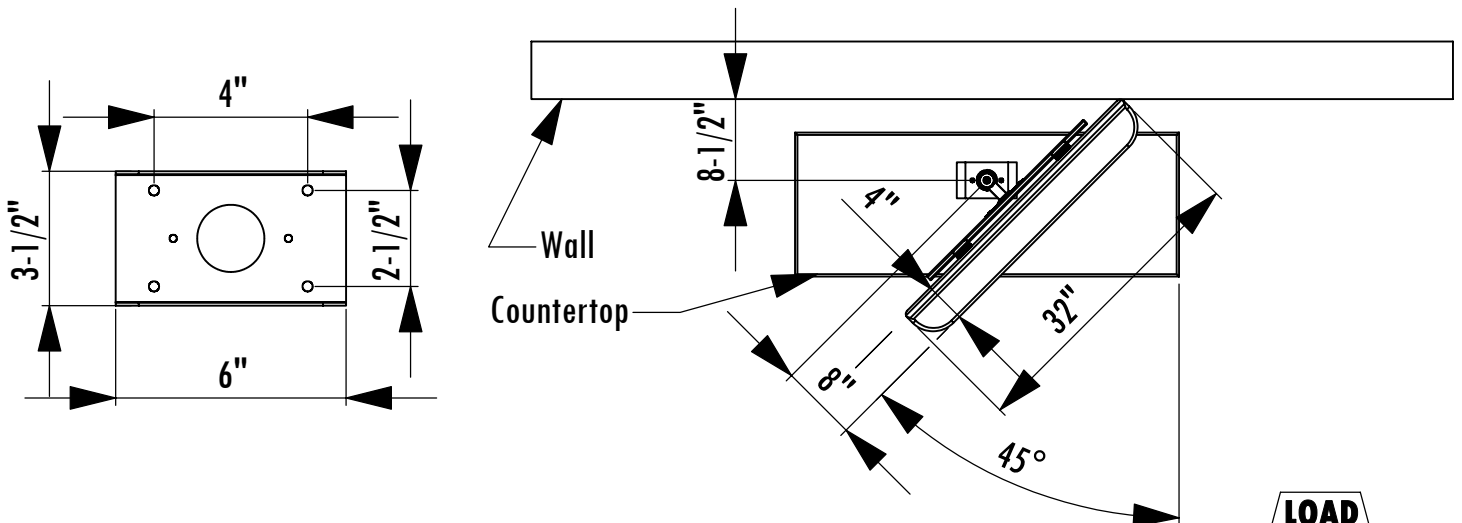

FSF12 Dimensions

Flat Screen Furniture Mount

Model	Load Limit (lbs.)	Swivel	Tilt	Max. Countertop Depth	Ship. Wt. (lbs.)
FSF12	100	±45°	0	Any	11

Note: Shown with FSUL2014 & 30" LCD Monitor (Not Included)

1-800-LUCASEY • 1-510-534-1435