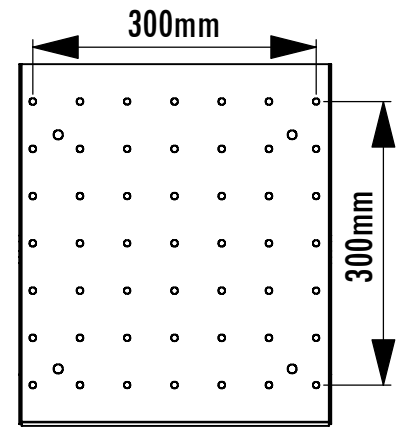

FSAV5X2 & FSAV7X2 Dimensions Flat Screen Adaptor for VESA Pattern Monitors

Model	Load Limit (lbs.)	Projection	Mounts to Boss Patterns	Overall Monitor Width	Ship. Wt. (lbs.)
FSAV5X2	100	5/8"	500mm x 200mm	22"W+	14
FSAV7X2	100	5/8"	700mm x 200mm	30"W+	14

VESA Pattern Monitor with 600mm x 200mm mounting pattern

Note: Shown with LCD Monitor (Not Included)
FSWT wall mount sold separately

FS Wall and Ceiling Mount
300mm x 300mm VESA Pattern
(Included on FS Series Mounts)