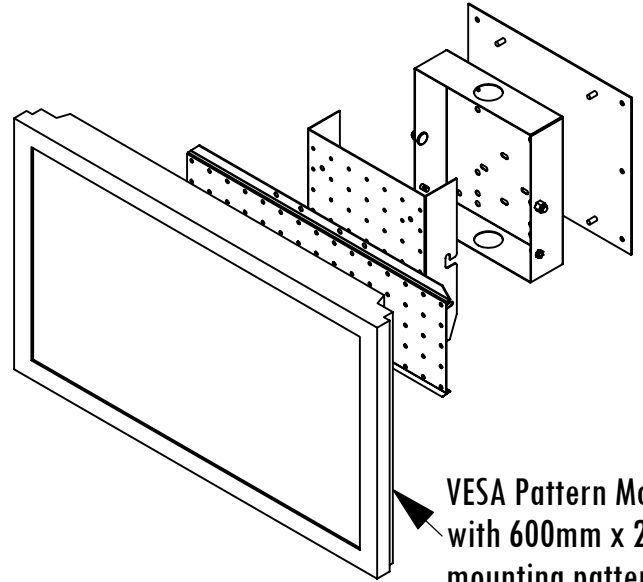

FSAV5X2 & FSAV7X2 Dimensions Flat Screen Adaptor for VESA Pattern Monitors

Model	Load Limit (lbs.)	Projection	Mounts to Boss Patterns	Overall Monitor Width	Ship. Wt. (lbs.)
FSAV5X2	100	5/8"	500mm x 200mm	22"W+	14
FSAV7X2	100	5/8"	700mm x 200mm	30"W+	14

VESA Pattern Monitor with 600mm x 200mm mounting pattern

Note: Shown with LCD Monitor (Not Included)
FSWT wall mount sold separately

FS Wall and Ceiling Mount
300mm x 300mm VESA Pattern
(Included on FS Series Mounts)