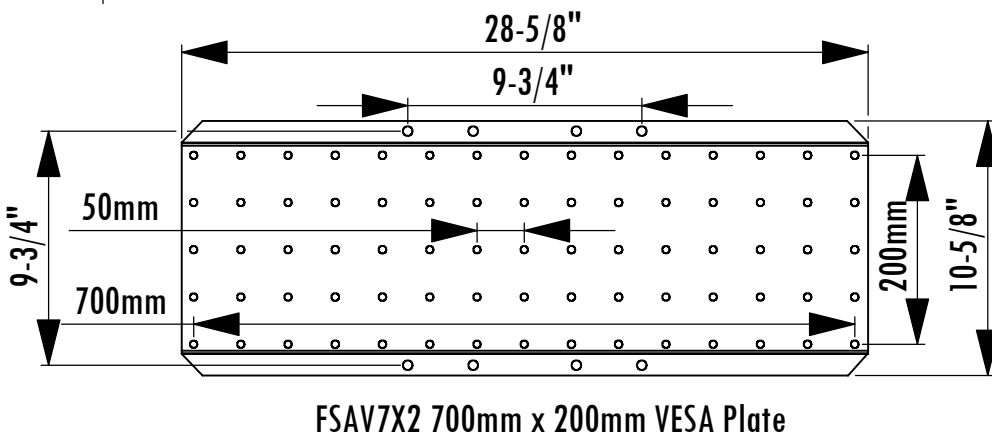

FSAV5X2 & FSAV7X2 Dimensions Flat Screen Adaptor for VESA Pattern Monitors

Model	Load Limit (lbs.)	Projection	Mounts to Boss Patterns	Overall Monitor Width	Ship. Wt. (lbs.)
FSAV5X2	100	5/8"	500mm x 200mm	22"W+	14
FSAV7X2	100	5/8"	700mm x 200mm	30"W+	14

VESA Pattern Monitor with 600mm x 200mm mounting pattern

Note: Shown with LCD Monitor (Not Included)
FSWT wall mount sold separately

FS Wall and Ceiling Mount
300mm x 300mm VESA Pattern
(Included on FS Series Mounts)