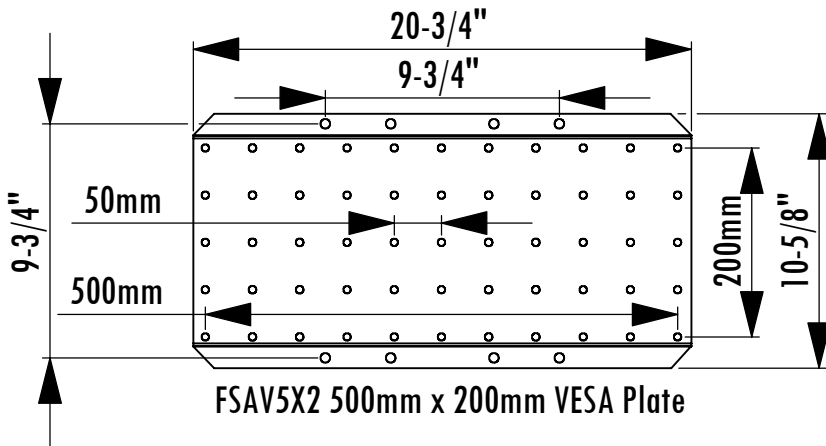

FSAV5X2 & FSAV7X2 Dimensions Flat Screen Adaptor for VESA Pattern Monitors

Model	Load Limit (lbs.)	Projection	Mounts to Boss Patterns	Overall Monitor Width	Ship. Wt. (lbs.)
FSAV5X2	100	5/8"	500mm x 200mm	22"W+	14
FSAV7X2	100	5/8"	700mm x 200mm	30"W+	14

VESA Pattern Monitor with 600mm x 200mm mounting pattern

Note: Shown with LCD Monitor (Not Included)
FSWT wall mount sold separately

FS Wall and Ceiling Mount
300mm x 300mm VESA Pattern
(Included on FS Series Mounts)