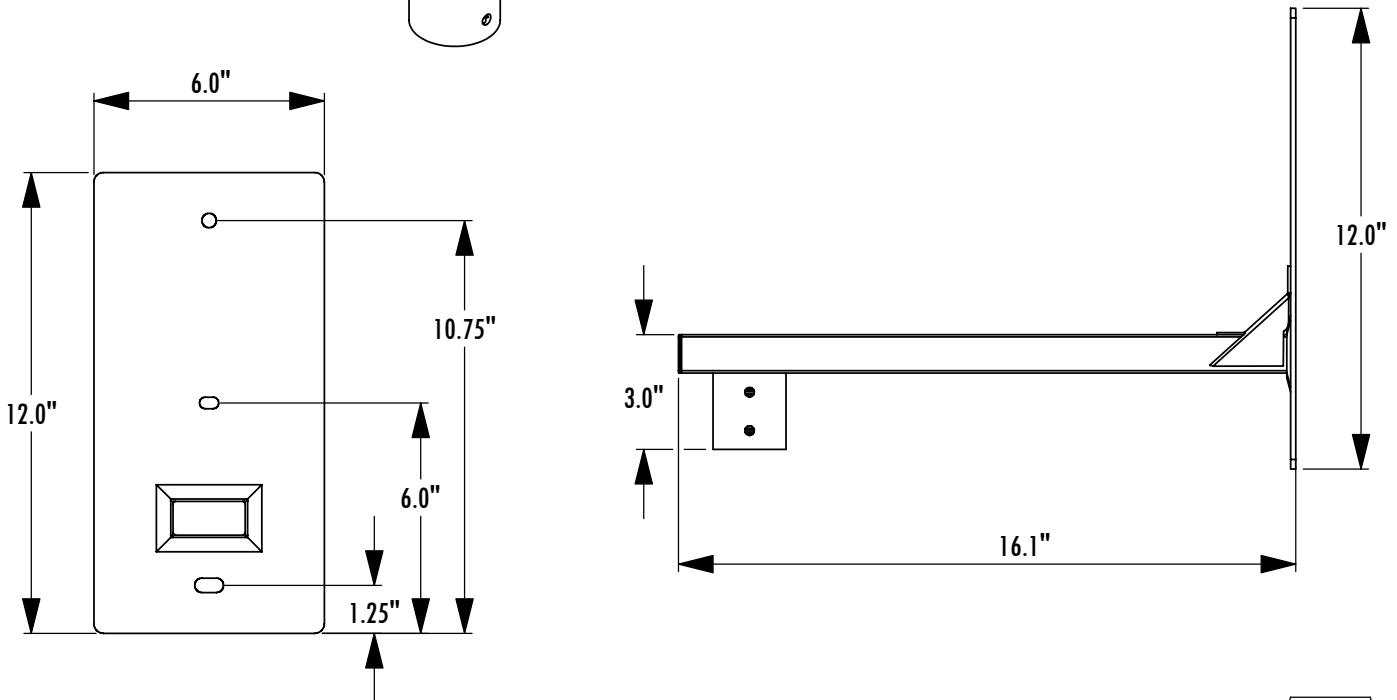

CKSS125 - Single Stud Arm with 1-1/4" Coupling

1-800-LUCASEY • 1-510-534-1435

©2006 Lucasey Manufacturing Corporation, Oakland, California