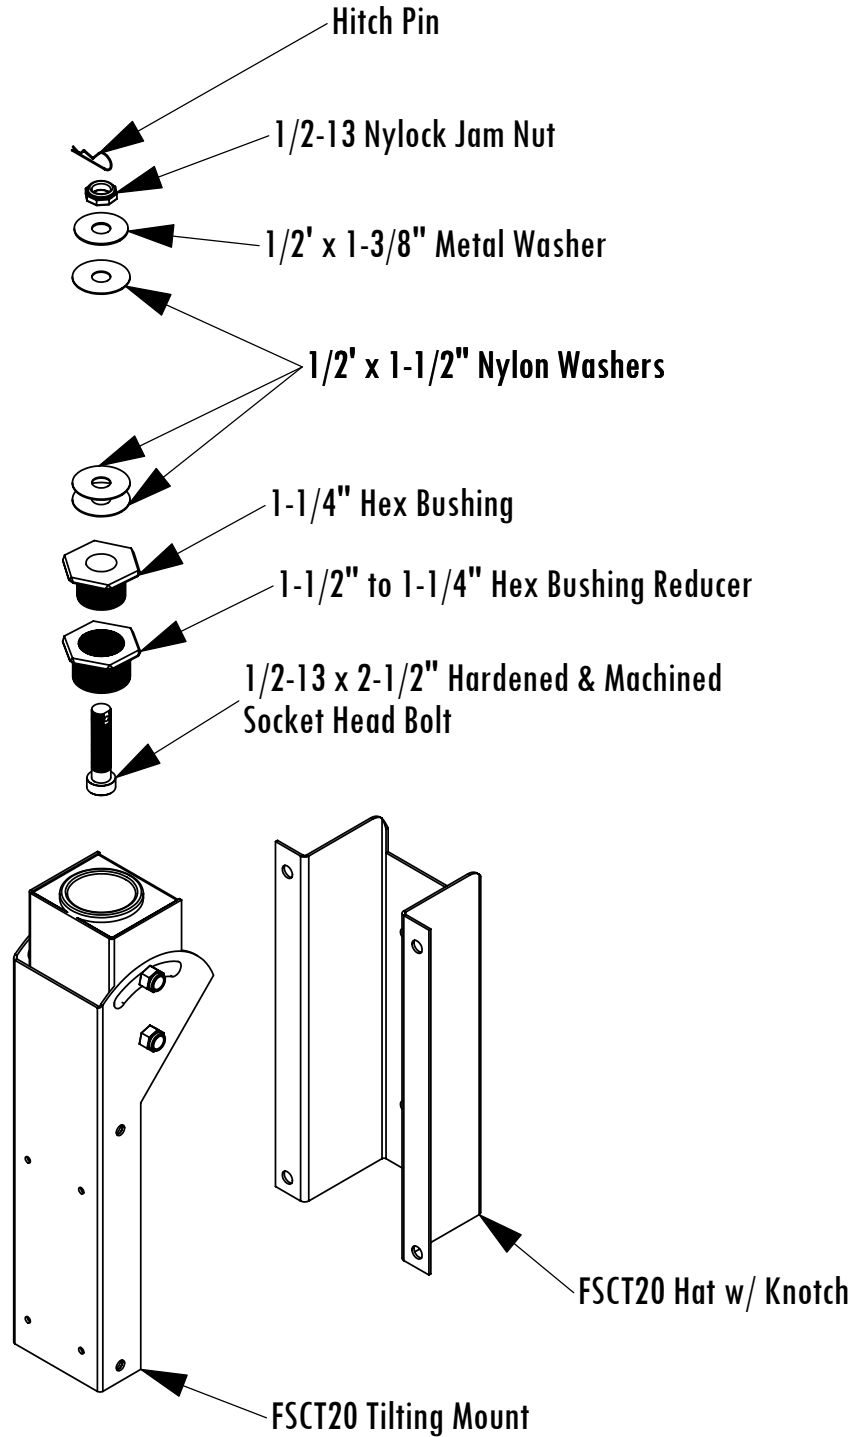

CKDSFS20 Conversion Kit

Converts DS Wall Arm to Hang a Large Flat Screen

1-800-LUCASEY • 1-510-534-1435

©2006 Lucasey Manufacturing Corporation, Oakland, California