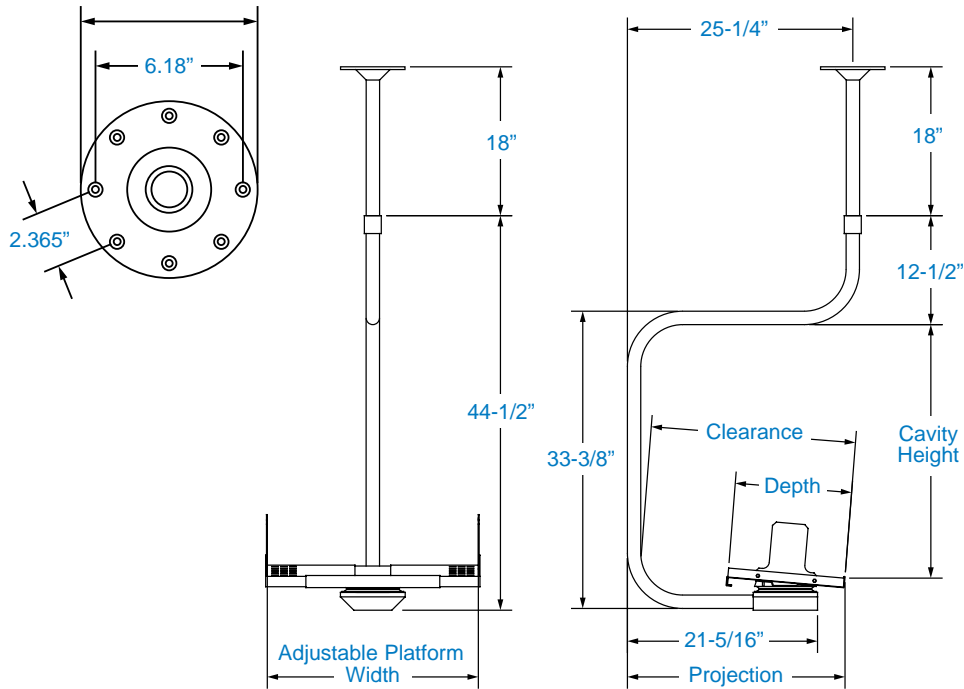

### ADJUSTABLE PLATFORM CEILING MOUNTS

MODEL	PLATFORM WIDTH	PLATFORM DEPTH	LOAD LIMIT (lbs)	SWIVEL	TILT	CAVITY HEIGHT	CLEARANCE	PROJECTION	BLACK WRINKLE	SHIP. WT. (lbs)
CCM1420	14"-20"	11"	120	360°	7°	28-1/2"	22"	23-5/16"	• 30	
CCM2030	20"-30"	13"	120	360°	7°	28-1/2"	23-1/8"	24-3/8"	• 33	
CCM2333	23"-33"	13"	120	360°	7°	28-1/2"	23-1/8"	24-3/8"	• 35	

**NOTES:**

- Pipe: 1-1/4" I.D. schedule 40. Drop can be increased or decreased by substitution of the 18" pipe.
- Safety strap included.
- See [Ceiling Mount Accessories](#) for special hardware and accessories.