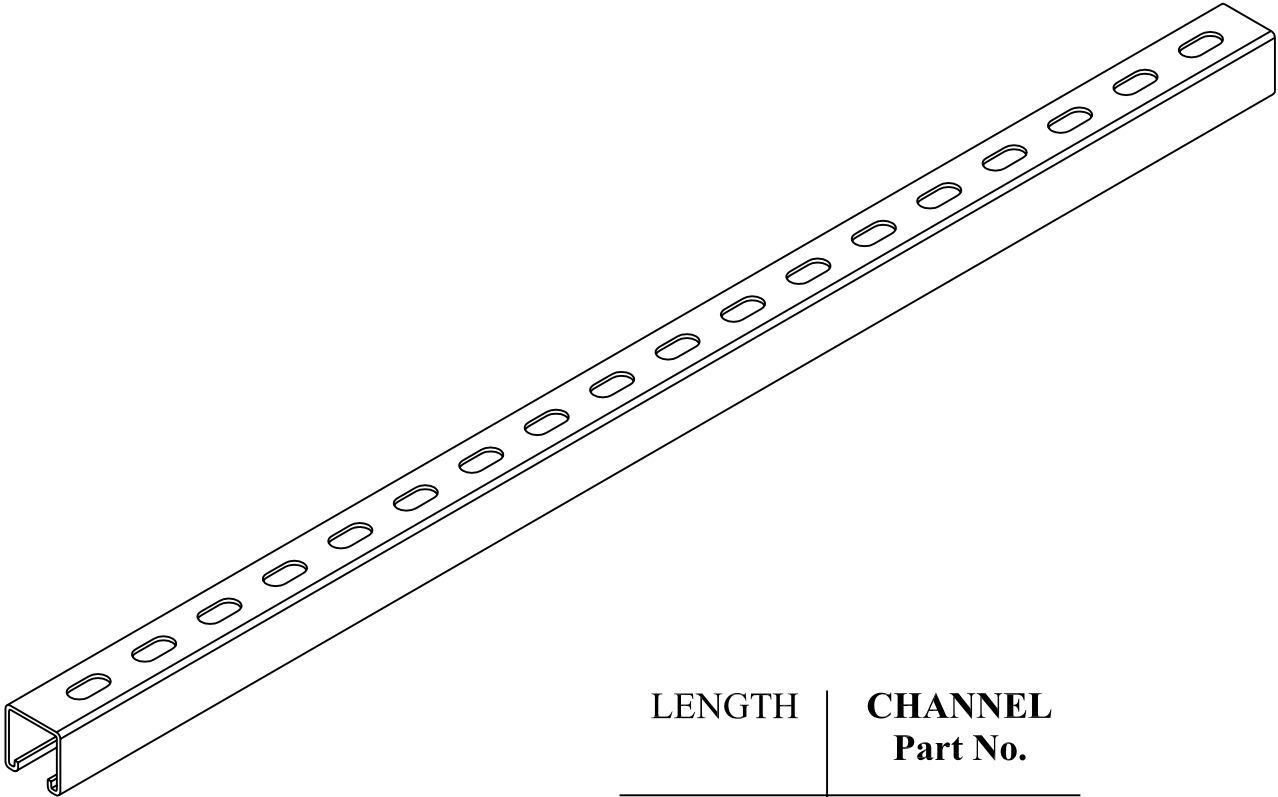

CMAUN

1-5/8" Steel Channel

Used for mounting between ceiling beams.

LENGTH	CHANNEL Part No.
24"	CMAUN024
36"	CMAUN036
48"	CMAUN048
60"	CMAUN060
72"	CMAUN072
84"	CMAUN084
96"	CMAUN096
108"	CMAUN108