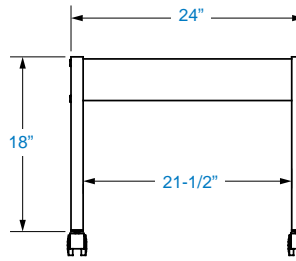

TVT2

SINGLE SHELF MOBILE CART THE TV CADDY

TOP

SIDE

FRONT

MODEL	CORD INCLUDED	LOAD LIMIT (lbs)	BLACK WRINKLE	SHIP. WT. (lbs)
TVT2	NO	75	•	22

NOTES:

- 2" furniture casters with 360° swivel.
- **UL** and **CSA** approved 15' grounded 15 amp cord with dual outlets, see **CRACORD**.
- 1/2" safety lip on shelf surface.
- Knock-down shipping with assembly required.
- Shelf is recessed 5/32".
- Optional metallic striping for legs.
- Safety strap included.