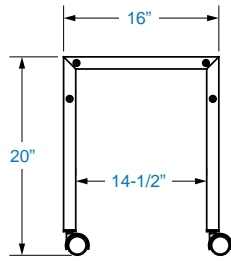

TVT2

SINGLE SHELF MOBILE CART THE TV CADDY

TOP

SIDE

FRONT

MODEL	CORD INCLUDED	LOAD LIMIT (lbs)	BLACK WRINKLE	SHIP. WT. (lbs)
TVT2	NO	75	•	22

NOTES:

- 2" furniture casters with 360° swivel.
- **UL** and **CSA** approved 15' grounded 15 amp cord with dual outlets, see **CRACORD**.
- 1/2" safety lip on shelf surface.
- Knock-down shipping with assembly required.
- Shelf is recessed 5/32".
- Optional metallic striping for legs.
- Safety strap included.