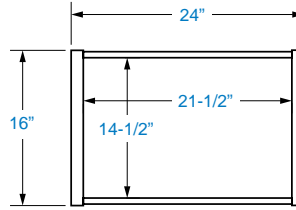

TVT2

SINGLE SHELF MOBILE CART THE TV CADDY

TOP

SIDE

FRONT

MODEL	CORD INCLUDED	LOAD LIMIT (lbs)	BLACK WRINKLE	SHIP. WT. (lbs)
TVT2	NO	75	•	22

NOTES:

- 2" furniture casters with 360° swivel.
- **UL** and **CSA** approved 15' grounded 15 amp cord with dual outlets, see **CRACORD**.
- 1/2" safety lip on shelf surface.
- Knock-down shipping with assembly required.
- Shelf is recessed 5/32".
- Optional metallic striping for legs.
- Safety strap included.