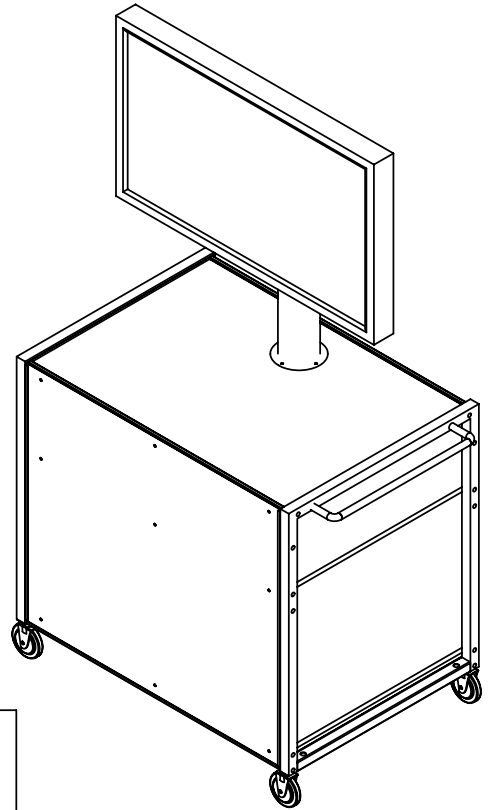

FSCR4028 - Flat Screen Equipment Cart

Model	Load Limit (lbs.)	Dimensions	Cart Wt. (lbs.)	Shipping Wt. (lbs.)
FSCR4028	125	28"W x 40"L x 66" to Monitor C/L	200	250

1-800-LUCASEY • 1-510-534-1435

©2008 Lucasey Manufacturing Corporation, Oakland, California