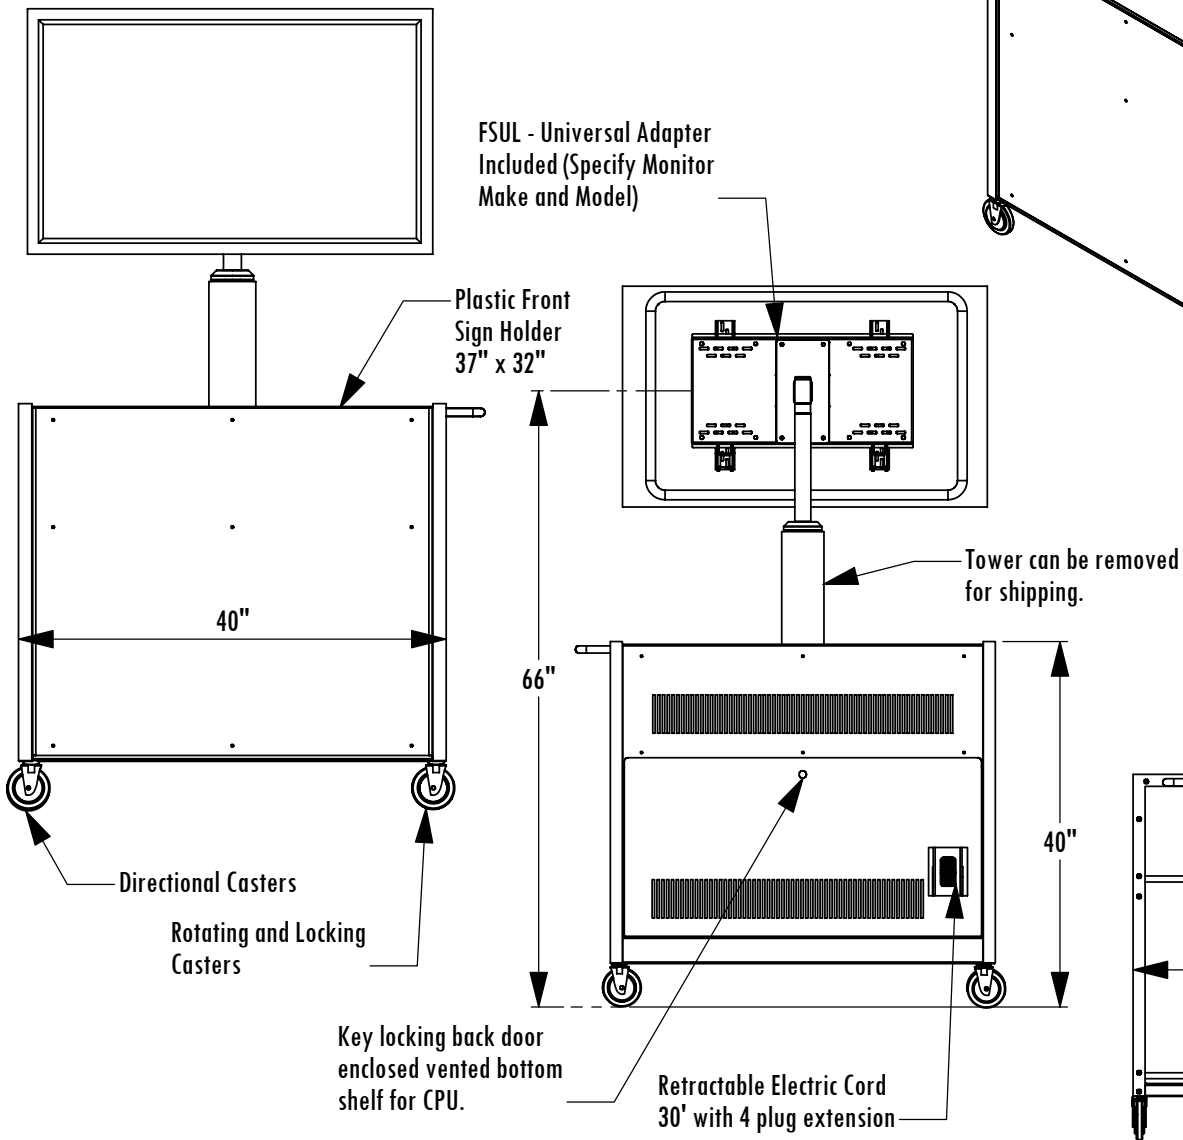

FSCR4028 - Flat Screen Equipment Cart

Model	Load Limit (lbs.)	Dimensions	Cart Wt. (lbs.)	Shipping Wt. (lbs.)
FSCR4028	125	28"W x 40"L x 66" to Monitor C/L	200	250

1-800-LUCASEY • 1-510-534-1435

©2008 Lucasey Manufacturing Corporation, Oakland, California