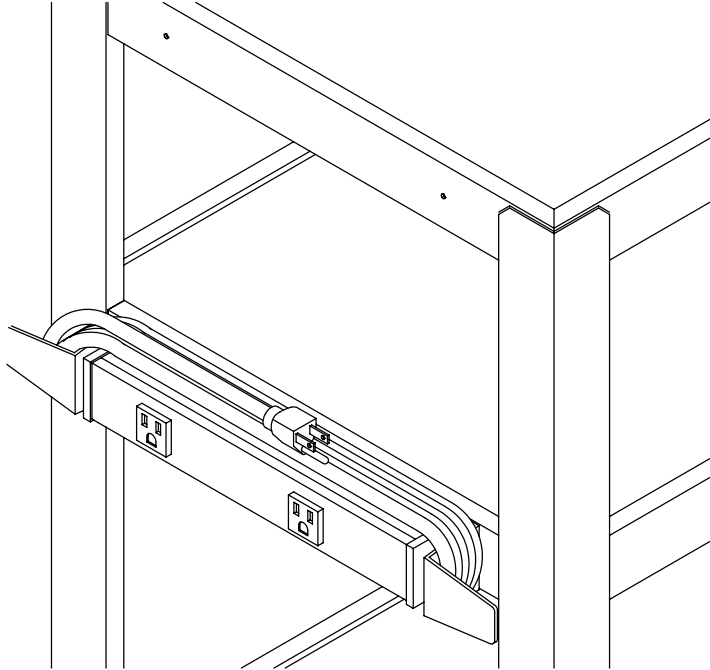

CRACORD

Dual Outlet Cord Accessory for Mobile Carts

Model	Height	Depth	Width	Black Wrinkle Finish	Ship. Wt. (lbs.)
CRACORD	1-3/4"	1-3/4"	18"	*	4

- Notes:**
- UL and CSA listed
 - Dual AC outlet
 - 15 feet long
 - 3-prong grounded 15 amp cord
 - Cord wrap bracket and installation hardware included