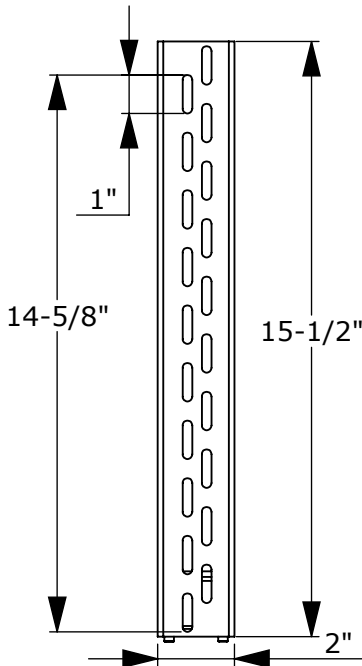

Optional Accessories:

WMATB4 - Metal Stud Toggle Bolt Kit

WMAAB4 - Concrete Anchor Bolt Kit

FSUSKW - Security Screw Kit to Secure Channel to Wall Plate (includes security tool)

Maximum Load Limit:

200lbs (90.9 Kg.)

Product Weight:

8.5lbs (3.9 Kg.)

Shipping Weight:

19.5lbs. (8.9 Kg.) (2 per Box)

Carton Dimensions:

23-1/2"L x 12-1/2"W x 1-3/4"H

Architectural Specification: The Universal Wall Mount shall be Lucasey model FSUL2014 and shall be located where indicated on the plans. It shall feature monitor attaching channels included compatible with 20" wide by 14" tall or VESA 400mm x 200mm, 200mm x 200mm, 200mm x 100mm or 100mm x 100mm mounting patterns. Assembly and installation shall be done according to instructions provided by the manufacturer.

Wall - Adapter Plate

Mounting Channel

Side View