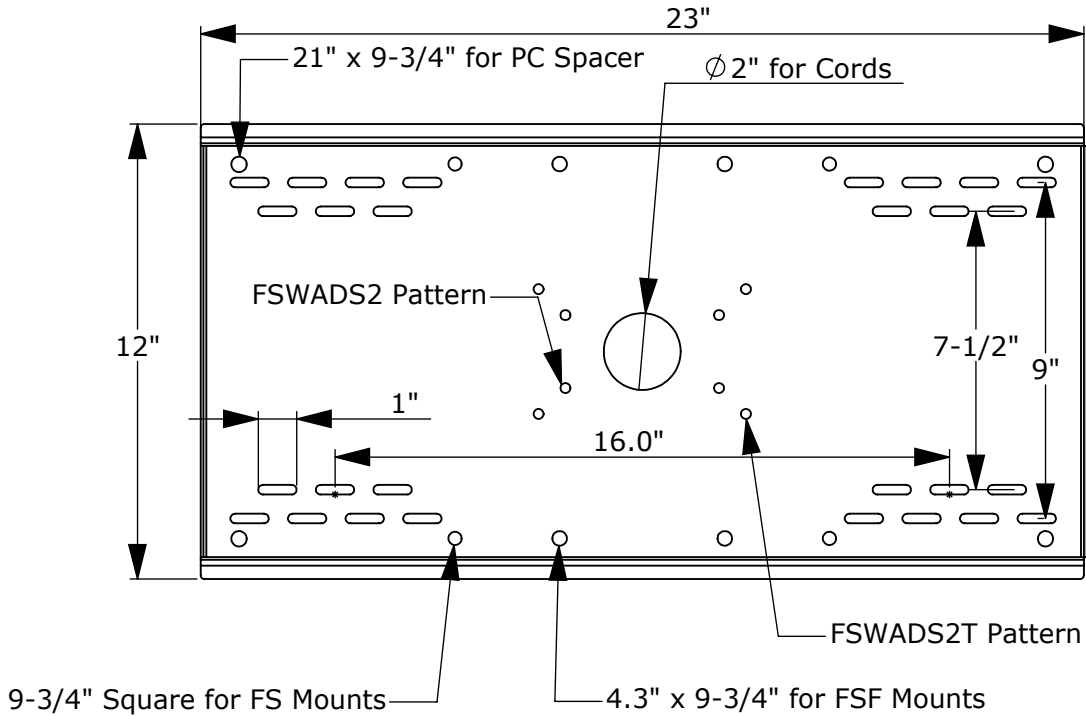

Optional Accessories:

WMATB4 - Metal Stud Toggle Bolt Kit

WMAAB4 - Concrete Anchor Bolt Kit

FSUSKW - Security Screw Kit to Secure Channel to Wall Plate (includes security tool)

Maximum Load Limit:

200lbs (90.9 Kg.)

Product Weight:

8.5lbs (3.9 Kg.)

Shipping Weight:

19.5lbs. (8.9 Kg.) (2 per Box)

Carton Dimensions:

23-1/2"L x 12-1/2"W x 1-3/4"H

Architectural Specification: The Universal Wall Mount shall be Lucasey model FSUL2014 and shall be located where indicated on the plans. It shall feature monitor attaching channels included compatible with 20" wide by 14" tall or VESA 400mm x 200mm, 200mm x 200mm, 200mm x 100mm or 100mm x 100mm mounting patterns. Assembly and installation shall be done according to instructions provided by the manufacturer.

Wall - Adapter Plate

Mounting Channel

Side View