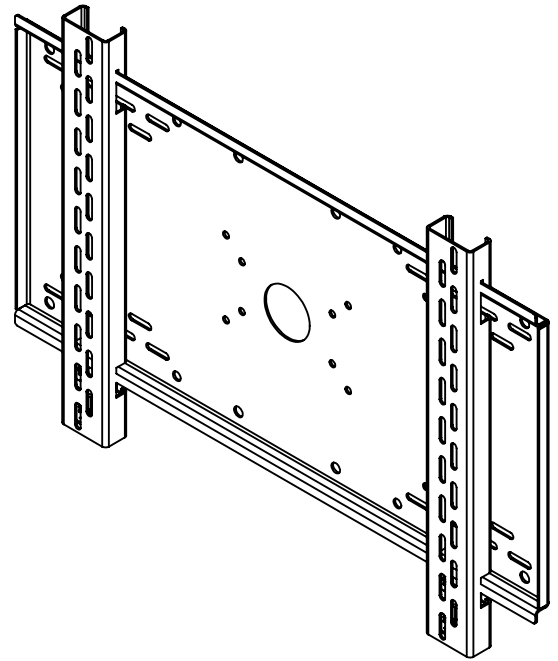

**FSUL2014 - Wall Mount and Adapter Plate
for Flat Screens up to 200lbs
Universal Mounting Pattern**

The FSUL2014 universal wall mount and adapter plate attaches to flat screens up to 200lbs with VESA mounting patterns 400mm x 200mm, 200mm x 200mm, 200mm x 100mm, 100mm x 100mm and up to 20" wide x 14" tall mounting patterns. The FSUL2014 can be used as a wafer thin profile wall mount when bolted directly to the wall or can be used in conjunction with FS series ceiling, furniture and wall mounts. An optional security screw kit can be purchased separately for increased theft resistance.

Features:

Available in black and silver finishes

Fits 23"+ flat screens up to 200lbs

Universal size fits 20" (508mm) wide x 14" (356mm) tall mounting patterns. Including 400mm x 200mm, 200mm x 200mm, 200mm x 100mm & 100mm x 100mm VESA compatible monitors

Compatible with: FSW, FSWA, FSWP, FSWT & FSWSL0 Wall Mounts; FSCT & FSCT20 Ceiling Mounts; FSF12 & FSF14 Furniture Mounts; FSPED20 & FSP60T Floor Mounted Pedestals; FSTR & FSTRT Truss or Pole Mounts; FSCR4028 Mobile Equipment Cart

Optional Accessories:

WMATB4 - Metal Stud Toggle Bolt Kit

WMAAB4 - Concrete Anchor Bolt Kit

FSUSKW - Security Screw Kit to Secure Channel to Wall Plate (includes security tool)

Maximum Load Limit:

200lbs (90.9 Kg.)

Product Weight:

8.5lbs (3.9 Kg.)

Shipping Weight:

19.5lbs. (8.9 Kg.) (2 per Box)

Carton Dimensions:

23-1/2"L x 12-1/2"W x 1-3/4"H

Architectural Specification: The Universal Wall Mount shall be Lucasey model FSUL2014 and shall be located where indicated on the plans. It shall feature monitor attaching channels included compatible with 20" wide by 14" tall or VESA 400mm x 200mm, 200mm x 200mm, 200mm x 100mm or 100mm x 100mm mounting patterns. Assembly and installation shall be done according to instructions provided by the manufacturer.