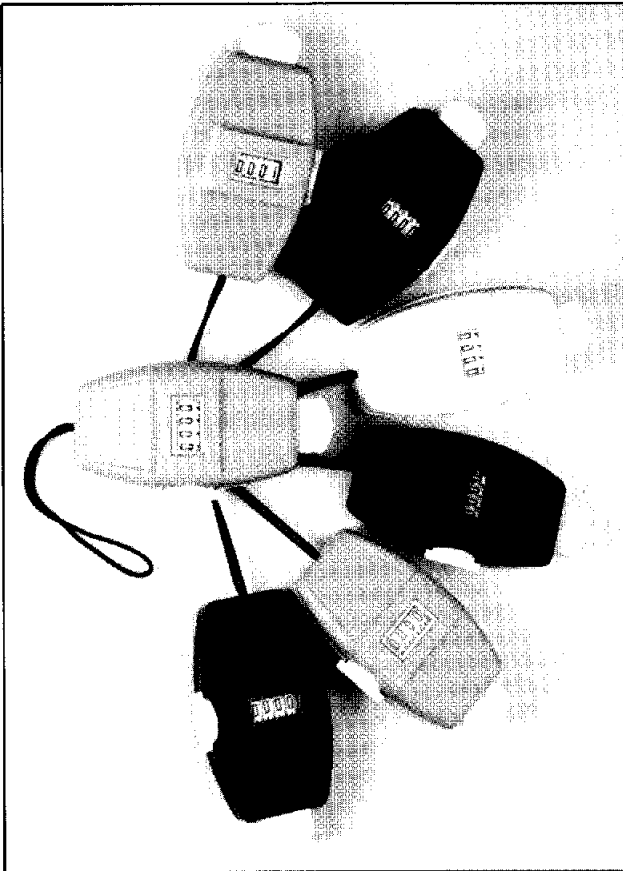

M24 Series Multi Colored Hand Tallys

Technical Data 656

ENM presents our new M24 series COLORED HAND held plastic tallys. This meter is perfect for personal counting of events or operations when you are likely to be interrupted or counting sporadically over lengthy periods. The lightweight HAND TALLY fits snugly into the palm of your hand. It's easily read figures change with a light, yet positive pressure of a thumb or finger. Up to 9999 items may be counted and can be reset at any time. This unit comes with a reset knob on the side.

This unit is great for sporting events. It can be used for counting laps while jogging, or strokes while golfing. A HAND TALLY transforms a tedious counting job into a pleasurable task. There is no need to feel apprehensive about your attention being diverted momentarily, making you forget the total. The HAND TALLY is useful at play. Let the children use it on long journeys to count any items that have a particular interest.

The HAND TALLY is also used as a row counter in knitting sewing, or craftwork. The tally is recommended by pattern manufacturers to guarantee the satisfaction of the finished garment. It has been determined that an inaccurate pattern is often the result of miscounting rows of stitches. This uncomplicated device provides the remedy.

The standard model comes with a 6" cord. 36" neck cord is also available for convenience. For desktop applications, an optional polished metal stand can facilitate ease of use.

Other colors can be ordered upon special request.