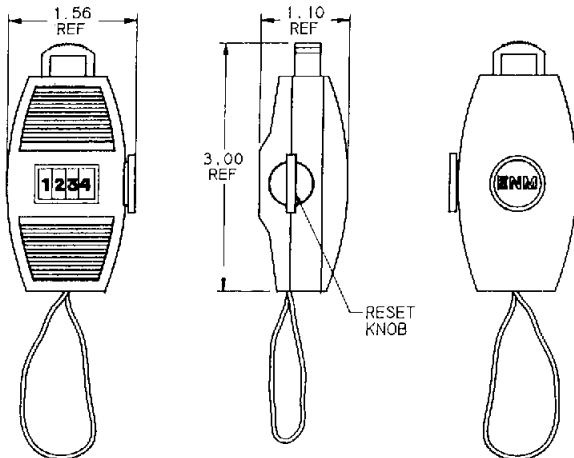

SPECIFICATIONS:

FEATURES:

- Multi-Colors Available
- Lightweight Design
- Registers 0-9999
- Easy Reset
- Low Cost

Count Scale:	0-9999
Figures:	Height: 0.156" .156" Color: Black on white
Reset:	Knob on side
Activation:	Thumb button
Applications:	Agriculture Local Government Catering Industrial Knitting Forestry Entertainment Scientific Sports Inventory
Weight:	2 ounces
Options:	Hand Tally with 6" standard cord Hand Tally with stand Hand Tally with 36" neck cord Individual packaging
Colors:	Black (standard) Assorted (see p/n table) Others available upon request

©1996 ENM Co. Patent Pending

ENM

ENM Company
5617 Northwest Highway
Chicago, IL 60646-6135
(312) 775-8400 Fax: (312) 775-5968

HAND TALLY UNIVERSAL MOUNTING

**SIMPLY RESET
TO ZERO**

HAND TALLY

HAND TALLY METERS

ENM#	DESCRIPTION
M24Z01	HAND TALLY (BLACK CASE) W/STAND
M24Z04	HAND TALLY (BLUE) W/ 36" NECKCORD
M24Z05	HAND TALLY (LIGHT BLUE CASE)
M24Z06	HAND TALLY (RED CASE)
M24Z07	HAND TALLY (LIGHT GREEN CASE)
M24Z08	HAND TALLY (WHITE CASE)
M24Z09	HAND TALLY (ORANGE CASE)
M24Z10	HAND TALLY (GRAY CASE)
M24Z11	HAND TALLY (BLACK CASE)