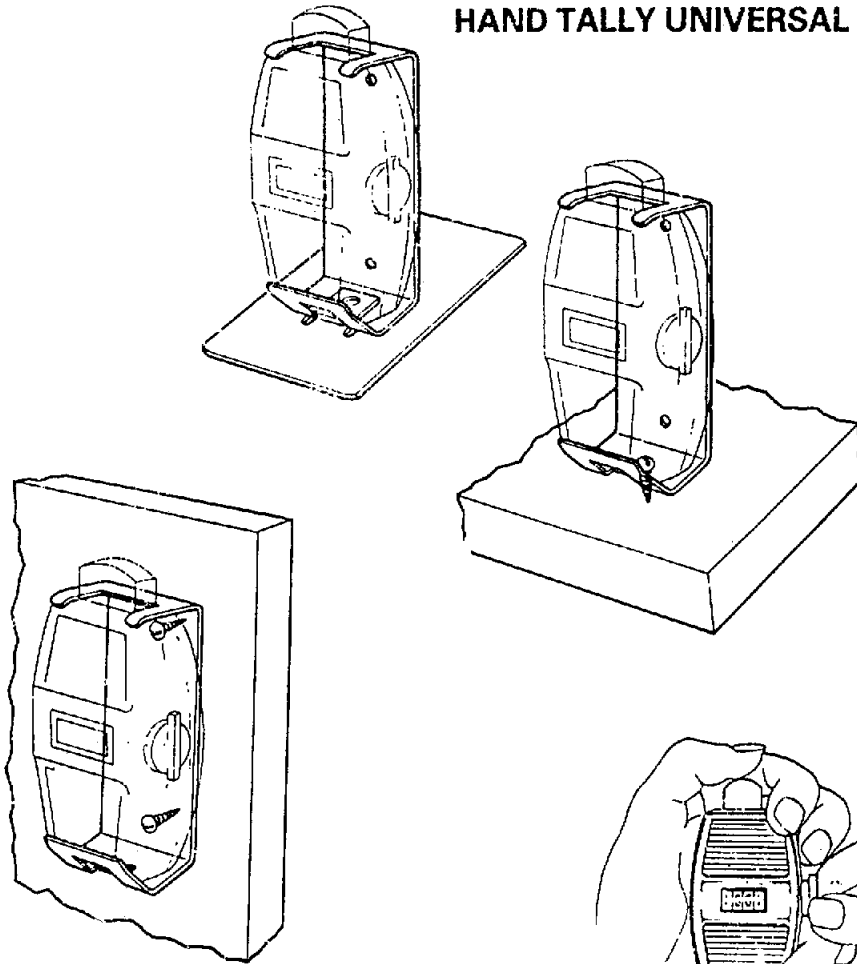

HAND TALLY UNIVERSAL MOUNTING

**SIMPLY RESET
TO ZERO**