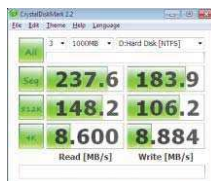

USB 3.0 SuperCrypt™

The reliability of Flash, the performance of an SSD, the compatibility and portability of USB and the Security of Hardware Encryption come together in SuperTalent's USB 3.0 SuperCrypt drive.

Features:

- All data written to drive is automatically encrypted
- Secure partition locks upon removal
- Hardware Encrypted partition does not appear until password is authenticated
- Secure Erase Feature
- 64MB Cache support elevates small block reads and writes
- Key is stored in hardware and never passed on the USB or System bus

The SuperCrypt standard version provides 128bit AES encryption in ECB mode. The SuperCrypt Pro provides a stronger security algorithm, 256bit AES encryption in XTS mode.

An easy to use application is carried in a read-only partition on the drive. When a password is set, this application must be run and the password authenticated before access to the secure partition is granted.

Here are some performance numbers that will give you a guideline of the performance that you might expect. These are incredible speeds for any drive, and this one is encrypted, portable and USB 3.0

128GB