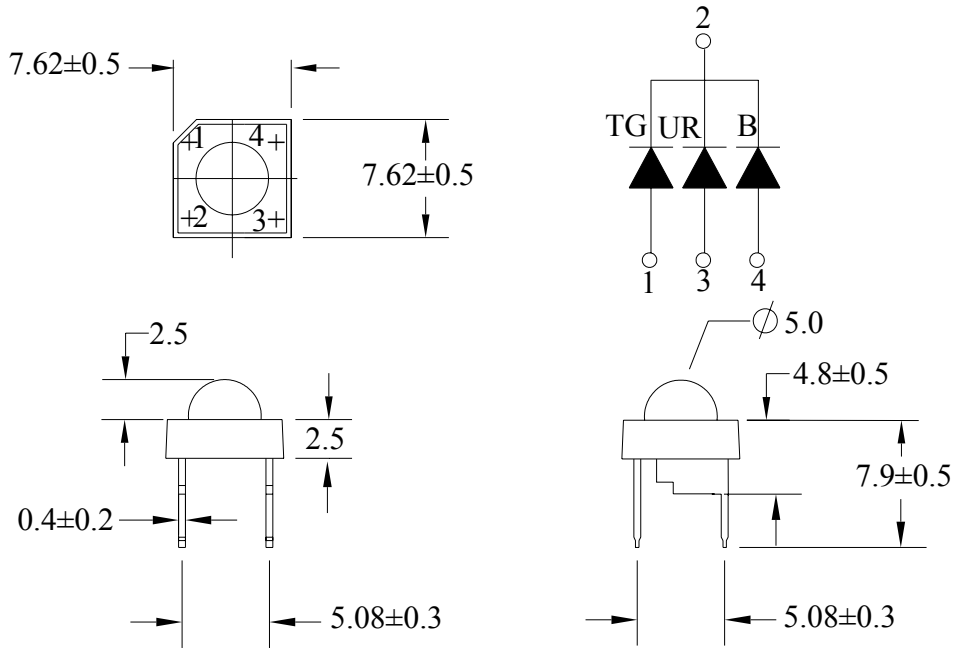

Package Dimensions

Notes:

1. All dimensions are in mm.
2. Tolerance is ± 0.25 mm unless otherwise noted.

Description

Part No.	LED Chip		Lens Color
	Material	Emitting Color	
LT9T63-2A-RGB-S04	AlGaInP/GaP	Ultrabright Red	Water Clear
	InGaN/SiC	True Green	
	InGaN/SiC	Blue	