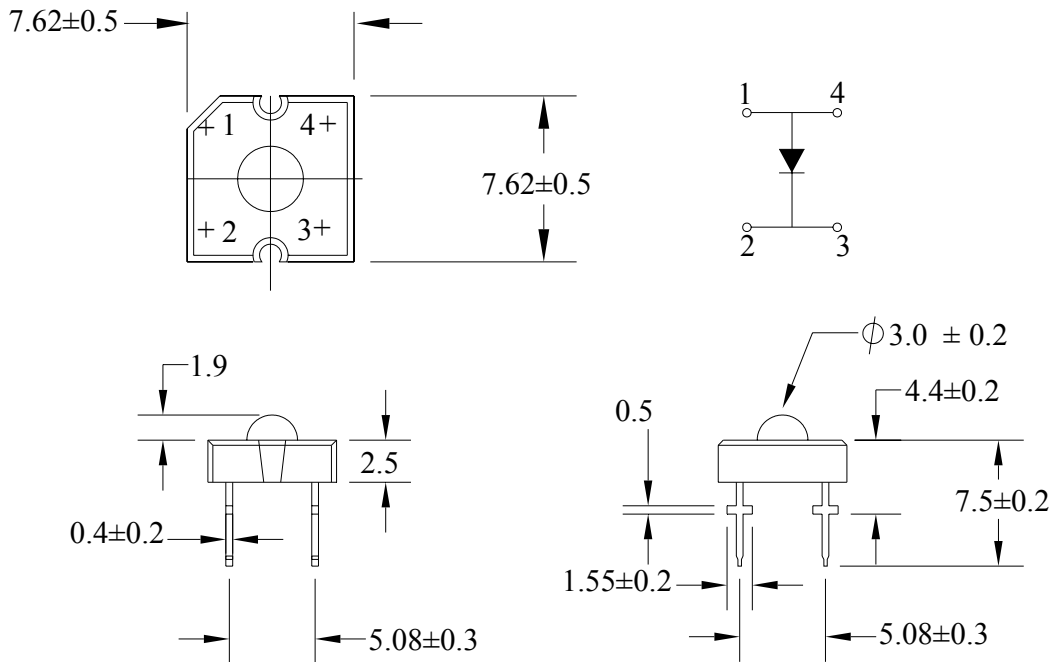

Yu Fang

Package Dimensions

Notes:

1. All dimensions are in mm.
2. Tolerance is ± 0.25 mm unless otherwise noted.

Description

Part No.	LED Chip		Lens Color
	Material	Emitting Color	
LT6V13-AH-UJE1	AlGaInP/Si	Hyper Red	Water Clear