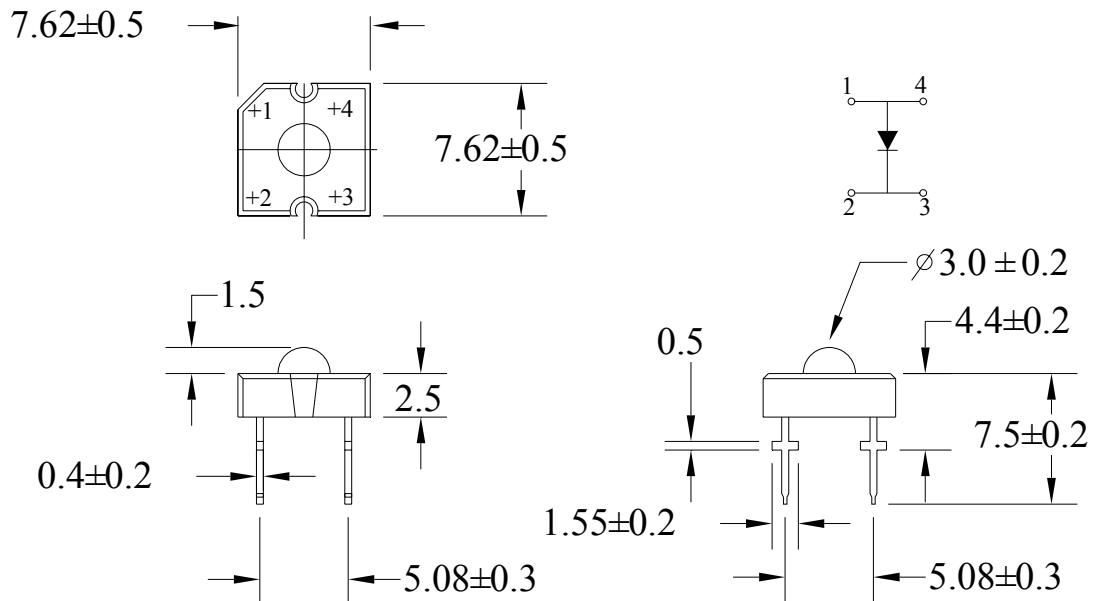

Yu Fang

Package Dimensions

Notes:

1. All dimensions are in mm.
2. Tolerance is ± 0.25 mm unless otherwise noted.

Description

Part No.	LED Chip		Lens Color
	Material	Emitting Color	
LT6U13-AH-UJF7	AlGaInP/Si	Hyper Red	Water Clear