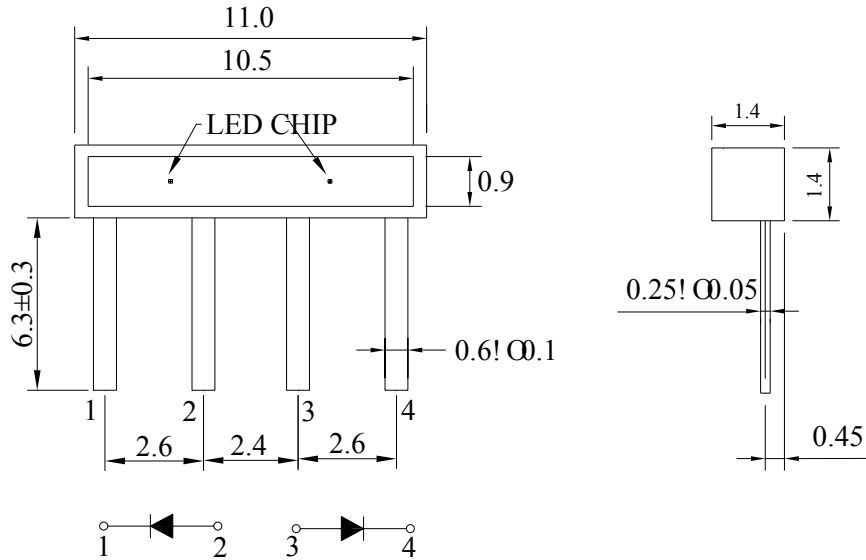

# SPECIFICATION

*PART NO. : LT1D13-AN-UJF7*

*1.4 x 11.0mm SIDE VIEW LAMP*

Approved by

Checked by

Prepared by

*Tung*

*Lian*

### Package Dimensions

### Notes:

1. All dimensions are in mm.
2. Tolerance is ±0.25mm unless otherwise noted.