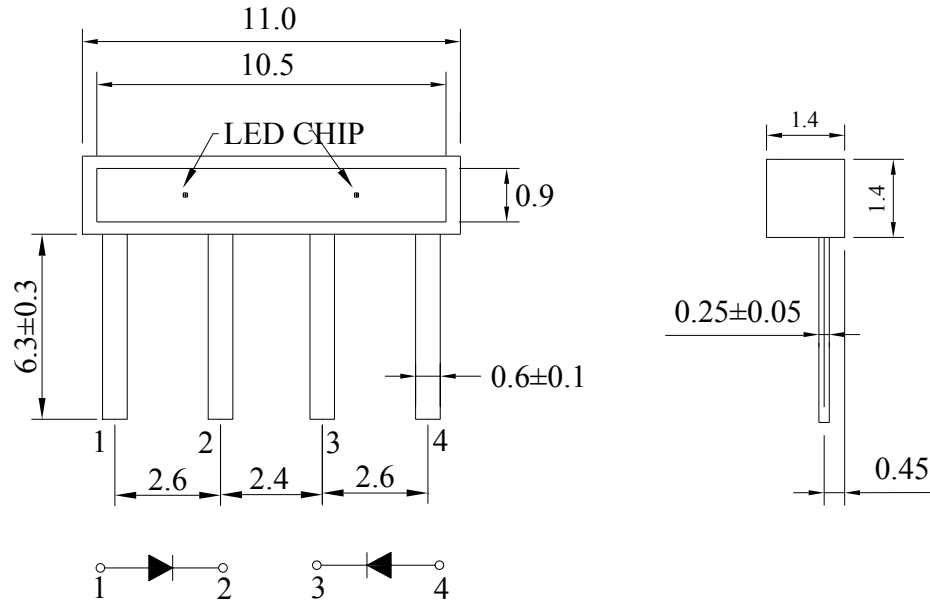

SPECIFICATION

PART NO. : LT1D33-AN-ULE1

1.4 x 11.0mm SIDE VIEW LAMP

Approved by

Checked by

Prepared by

Tung

Lian

Show

Package Dimensions

Notes:

1. All dimensions are in mm.
2. Tolerance is ±0.25mm unless otherwise noted.

Description

Part No.	LED Chip		Lens Color
	Material	Emitting Color	
LT1D33-AN-ULE1	AlGaInP/Si	Yellow	Water Clear