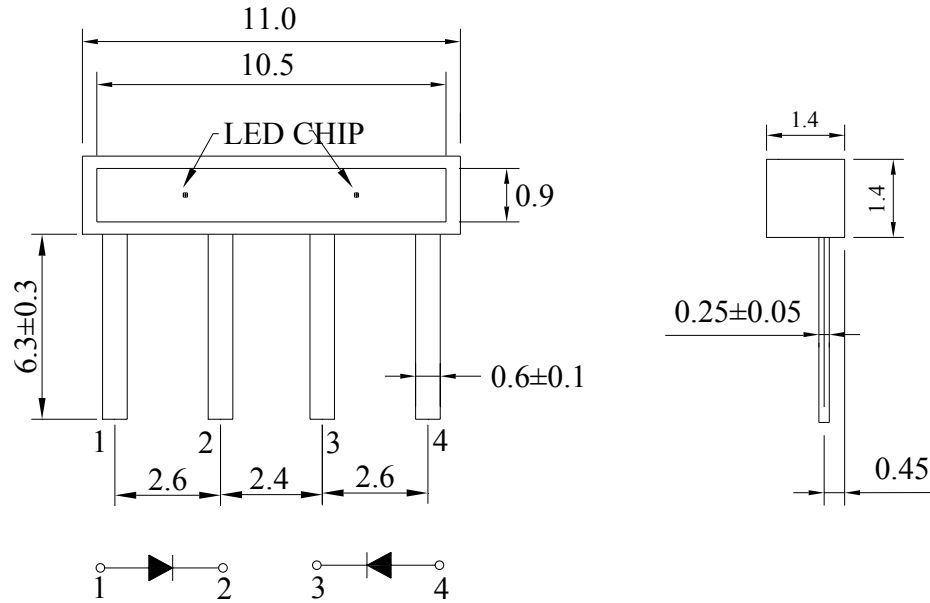

SPECIFICATION

PART NO. : LT1D23-AN-UDC9

1.4 x 11.0mm SIDE VIEW LAMP

Approved by	Checked by	Prepared by
<i>Tung</i>	<i>Lian</i>	<i>Show</i>

Package Dimensions

Notes:

1. All dimensions are in mm.
2. Tolerance is ± 0.25 mm unless otherwise noted.

Description

Part No.	LED Chip		Lens Color
	Material	Emitting Color	
LT1D23-AN-UDC9	InGaN/Sapphire	True Green	Water Clear