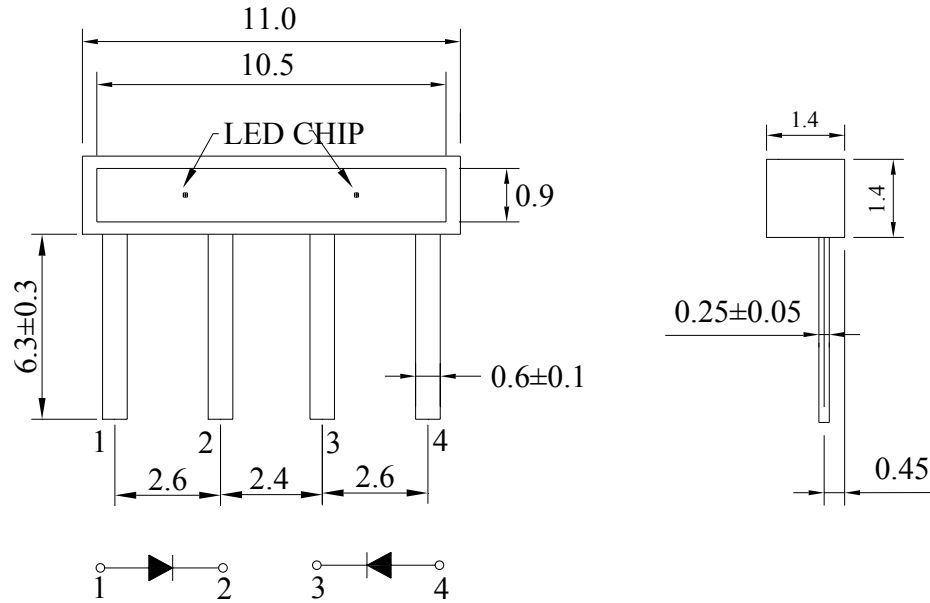

SPECIFICATION

PART NO. : LT1DB3-AN-UGE3

1.4 x 11.0mm SIDE VIEW LAMP

Approved by

Checked by

Prepared by

Tung

Lian

Show

Package Dimensions

Notes:

1. All dimensions are in mm.
2. Tolerance is ±0.25mm unless otherwise noted.

Description

Part No.	LED Chip		Lens Color
	Material	Emitting Color	
LT1DB3-AN-UGE3	InGaN/Sapphire	Blue	Water Clear