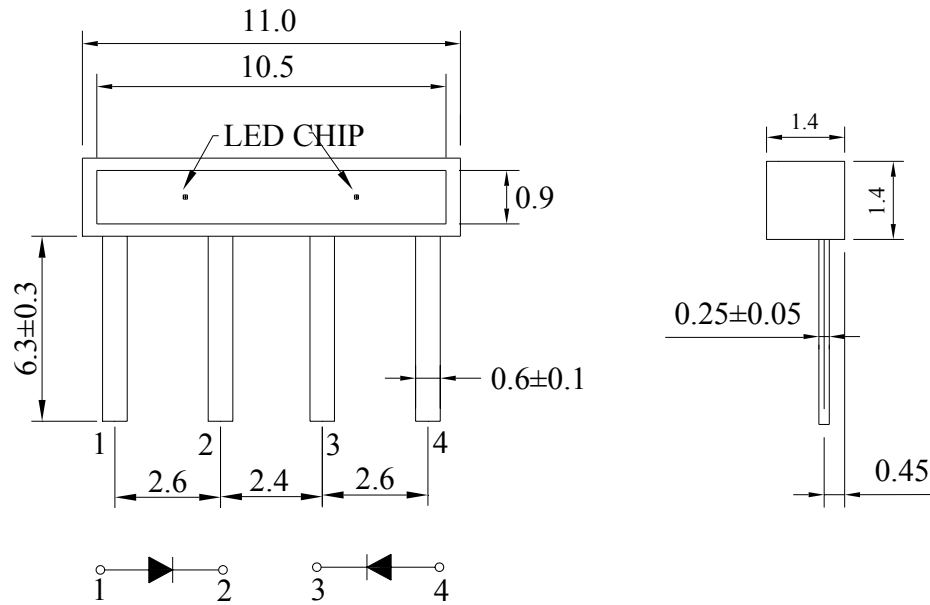

SPECIFICATION

PART NO. : LT1D13-AN

1.4 x 11.0mm SIDE VIEW LAMP

Approved by

Checked by

Prepared by

Tung

Lian

Show

Package Dimensions

Notes:

1. All dimensions are in mm.
2. Tolerance is ±0.25mm unless otherwise noted.

Description

Part No.	LED Chip		Lens Color
	Material	Emitting Color	
LT1D13-AN	GaP/GaP	Red	Water Clear